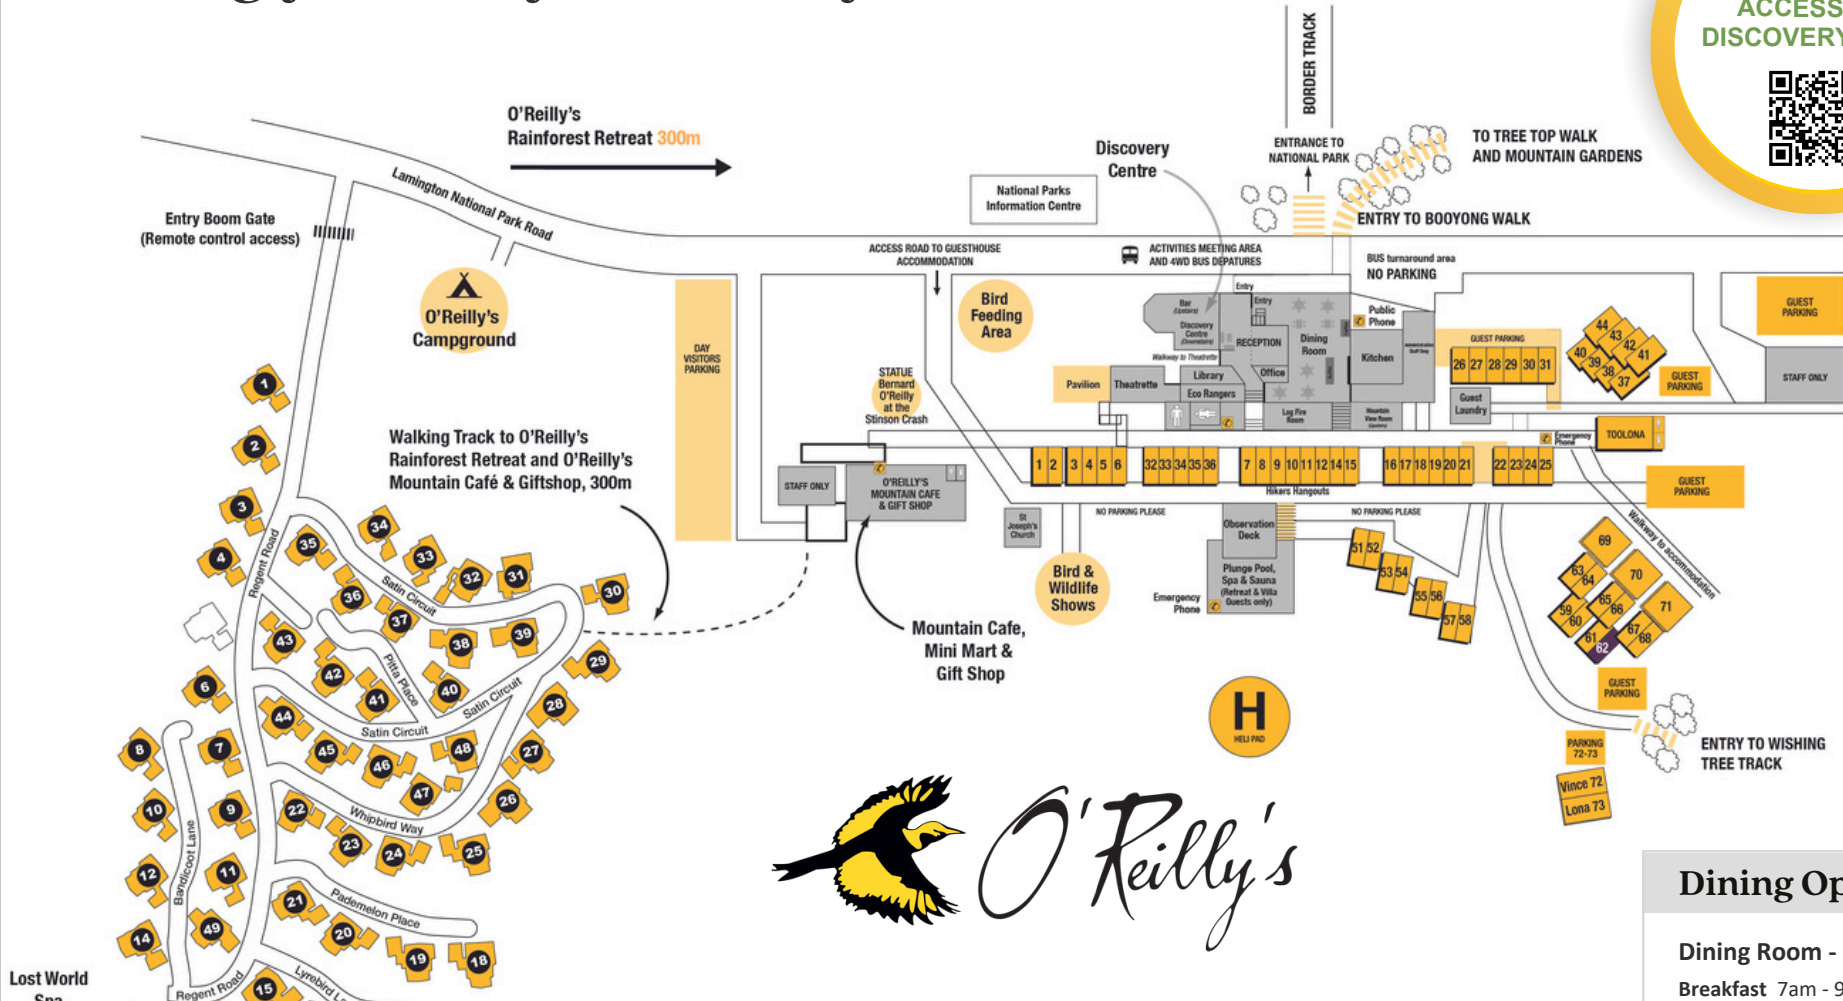

WELCOME |

Getting Around & Important Information during your stay at O'Reilly's

Information & Assistance

Reception: 07 5544 0644
Wi-Fi: O'Reilly's Guest (No password needed)
Check Out Time: 11am

Suggestions for your stay at O'Reilly's

Afternoon Tea and Managers Welcome
Daily from 3:30pm - 4pm
Daily Documentary Film - 4:30pm
O'Reilly's Bird Feeding
10am - 3:30. Purchase Bird Seed from the Gift Shop.
Download our App
To make the most of your stay!

Lost World Spa & Infinity Pool
Unwind with luxury Treatments or relax poolside (drinks and snacks available to purchase)
Book Activities in advance
Some of our activities fill up very quickly; we suggest booking online well in advance!

Dining Options

Dining Room - Open Daily
Breakfast 7am - 9:30am
Dinner: 5:30pm - 9pm
BOOKINGS RECOMMENDED

Rainforest Bar
Opens Daily from 4pm - 9pm

Mountain Cafe
Open Daily from 8am - 4pm

Minimart & Gift Shop
Open Daily 8am - 4pm