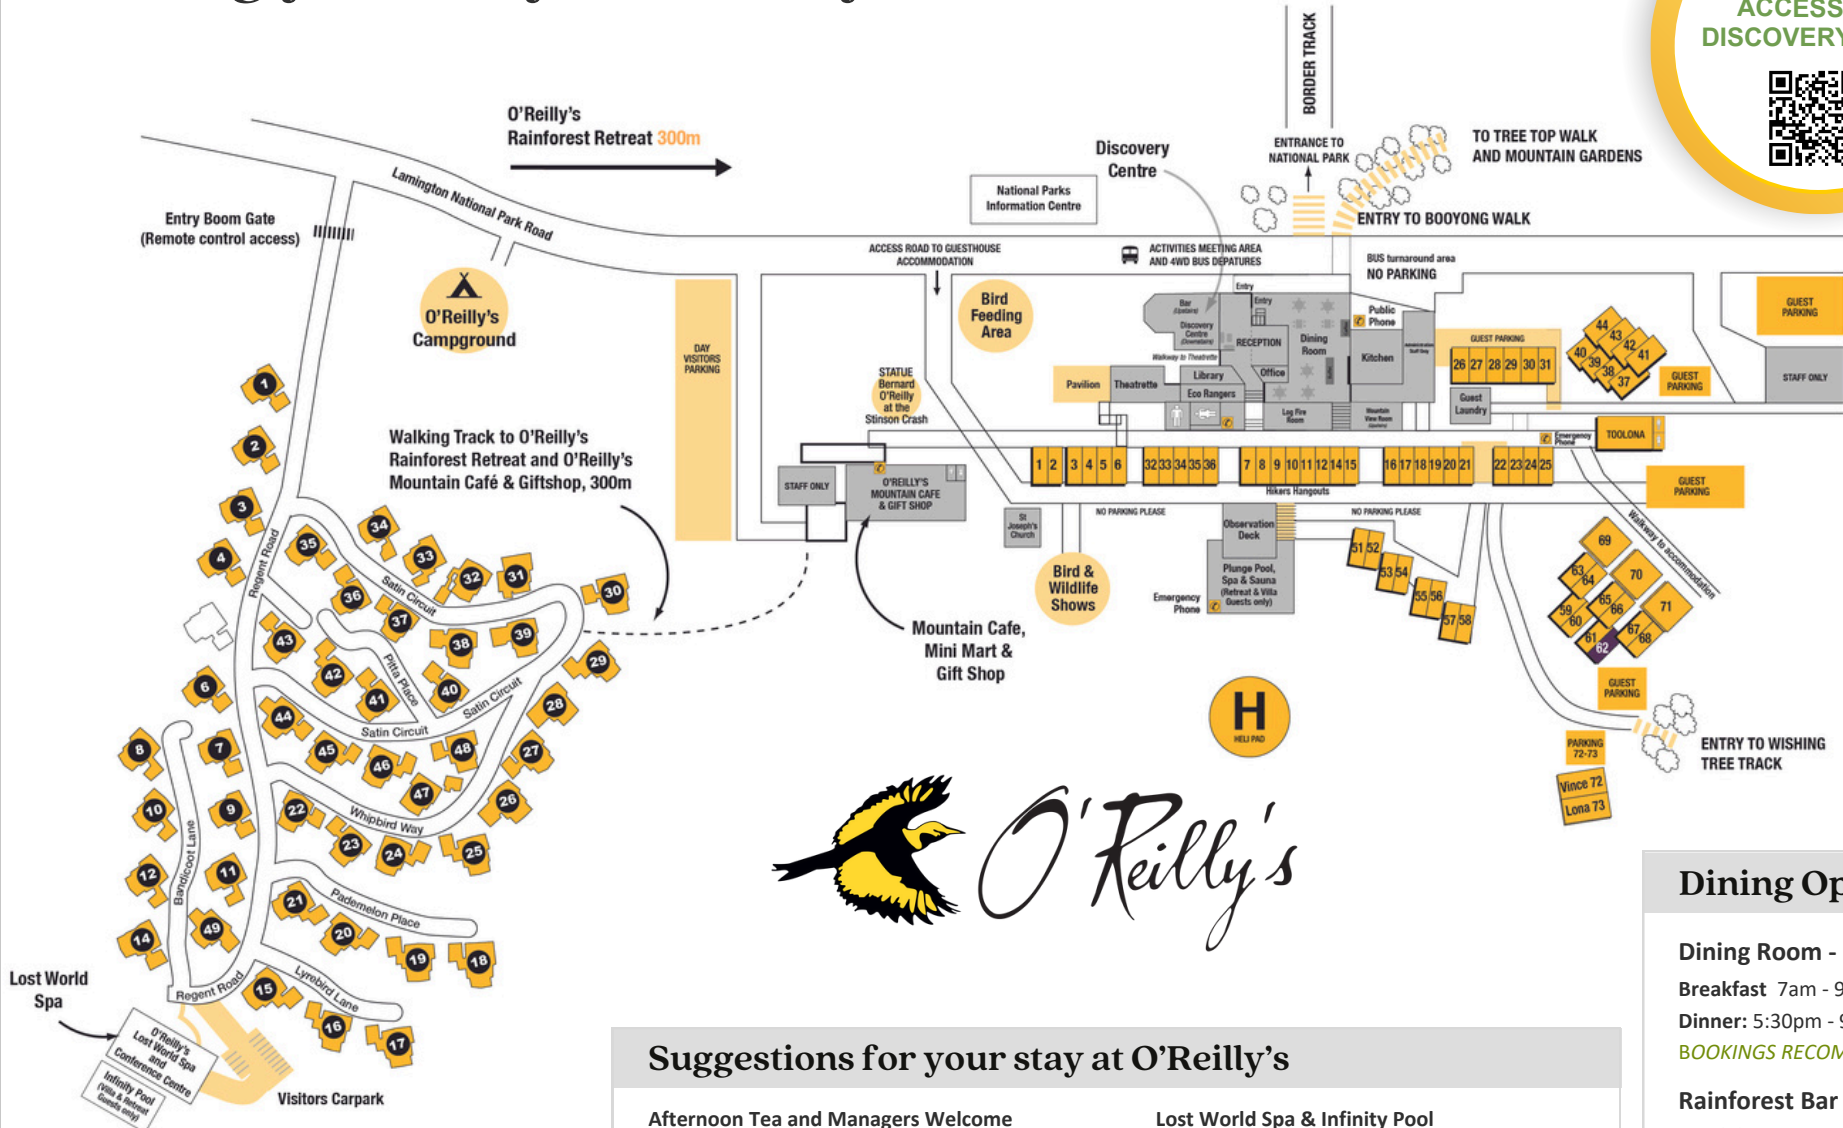

WELCOME |

Getting Around & Important Information during your stay at O'Reilly's

Information & Assistance
Reception: 07 5544 0644
Wi-Fi: O'Reilly's Guest (No password needed)
Check Out Time: 11am

Suggestions for your stay at O'Reilly's
Afternoon Tea and Managers Welcome
Daily from 3:30pm - 4pm
Daily Documentary Film - 4:30pm
O'Reilly's Bird Feeding
10am - 3:30. Purchase Bird Seed from the Gift Shop.
Download our App
To make the most of your stay!
Lost World Spa & Infinity Pool
Unwind with luxury Treatments or relax poolside (drinks and snacks available to purchase)
Book Activities in advance
Some of our activities fill up very quickly; we suggest booking online well in advance!

Dining Options
Dining Room - Open Daily
Breakfast 7am - 9:30am
Dinner: 5:30pm - 9pm
BOOKINGS RECOMMENDED
Rainforest Bar
Weekdays 4pm - Late
Weekends 12noon - Late
Mountain Cafe
Open Daily from 8am - 4pm
Minimart & Gift Shop
Open Daily 8am - 4pm