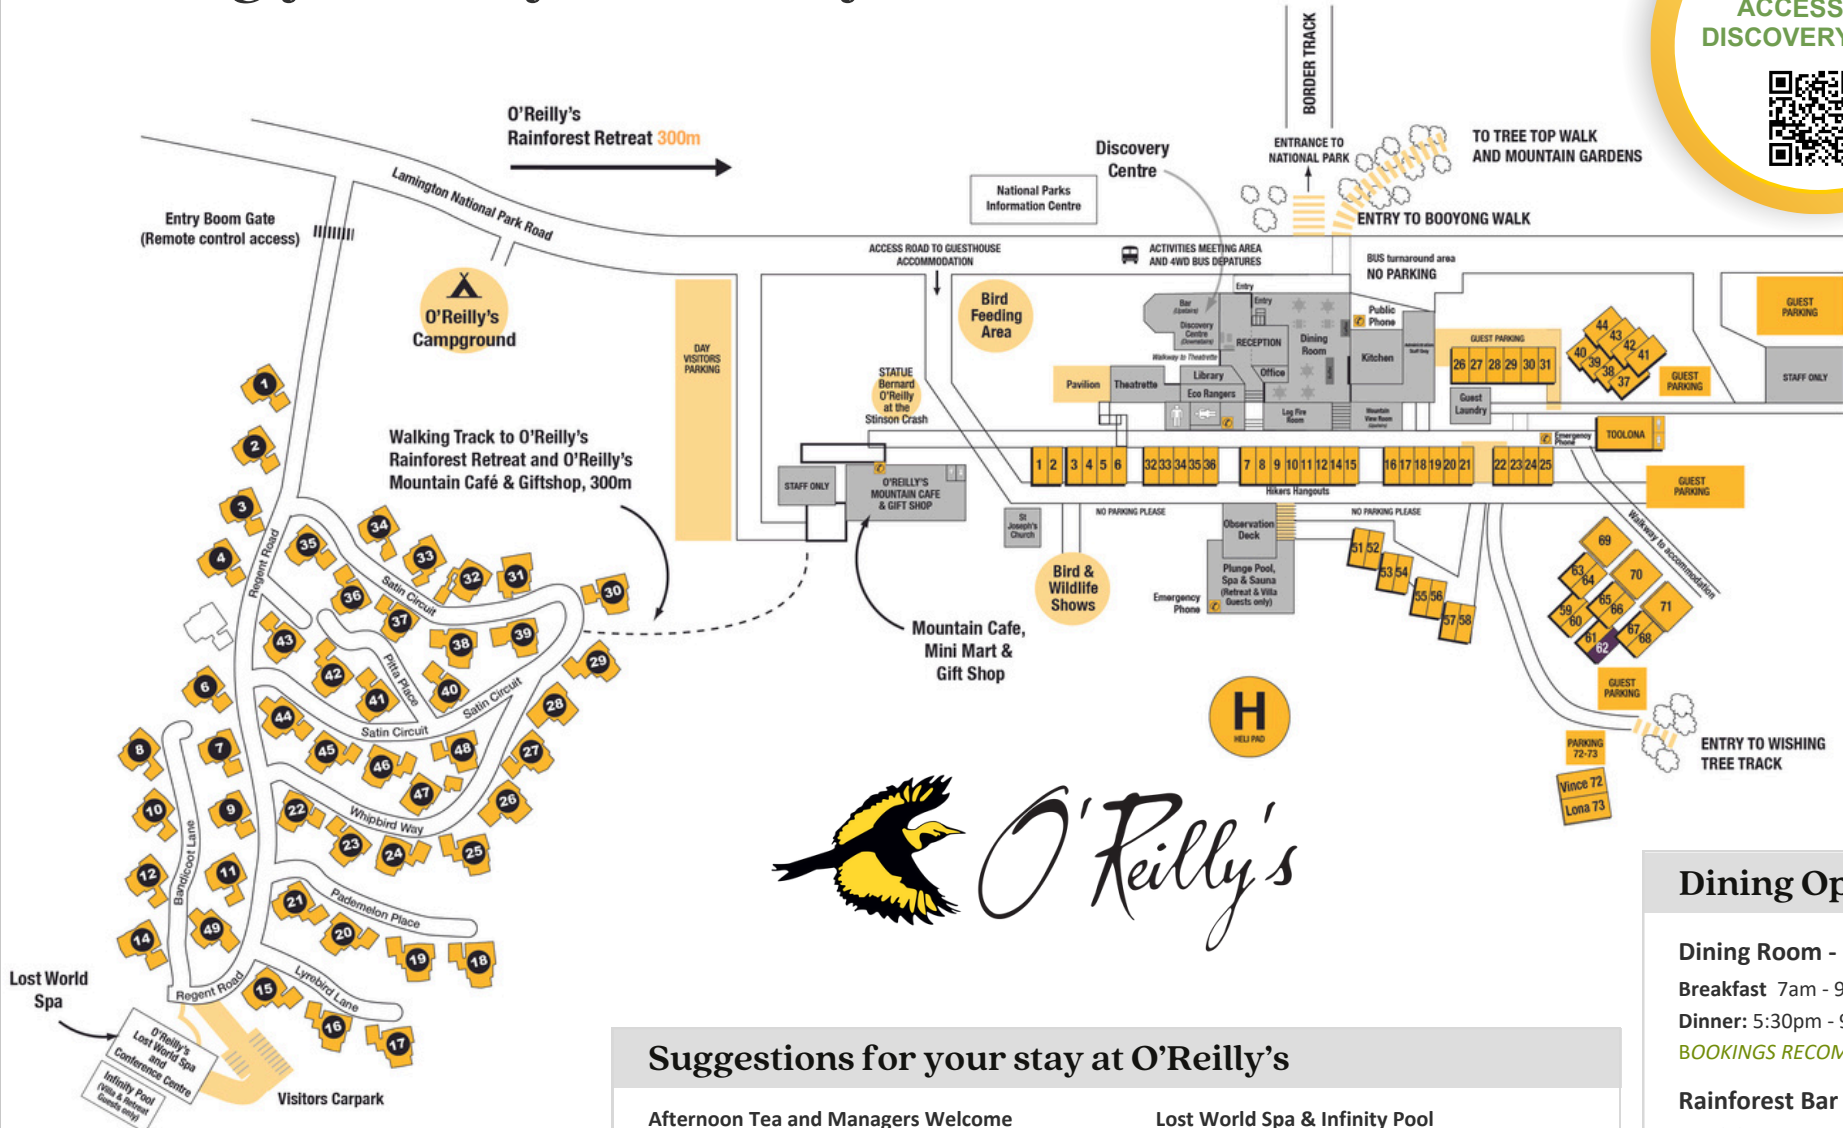

WELCOME |

Getting Around & Important Information during your stay at O'Reilly's

Information & Assistance

Reception: 07 5544 0644
Wi-Fi: O'Reilly's Guest (No password needed)
Check Out Time: 11am

Suggestions for your stay at O'Reilly's

Afternoon Tea and Managers Welcome
Daily from 3:30pm - 4pm
Daily Documentary Film - 4:30pm

O'Reilly's Bird Feeding
10am - 3:30. Purchase Bird Seed from the Gift Shop.

Download our App
To make the most of your stay!

Lost World Spa & Infinity Pool
Unwind with luxury Treatments or relax poolside (drinks and snacks available to purchase)

Book Activities in advance
Some of our activities fill up very quickly; we suggest booking online well in advance!

Dining Options

Dining Room - Open Daily
Breakfast 7am - 9:30am
Dinner: 5:30pm - 9pm
BOOKINGS RECOMMENDED

Rainforest Bar
Weekdays 4pm - Late
Weekends 12noon - Late

Mountain Cafe
Open Daily from 8am - 4pm

Minimart & Gift Shop
Open Daily 8am - 4pm