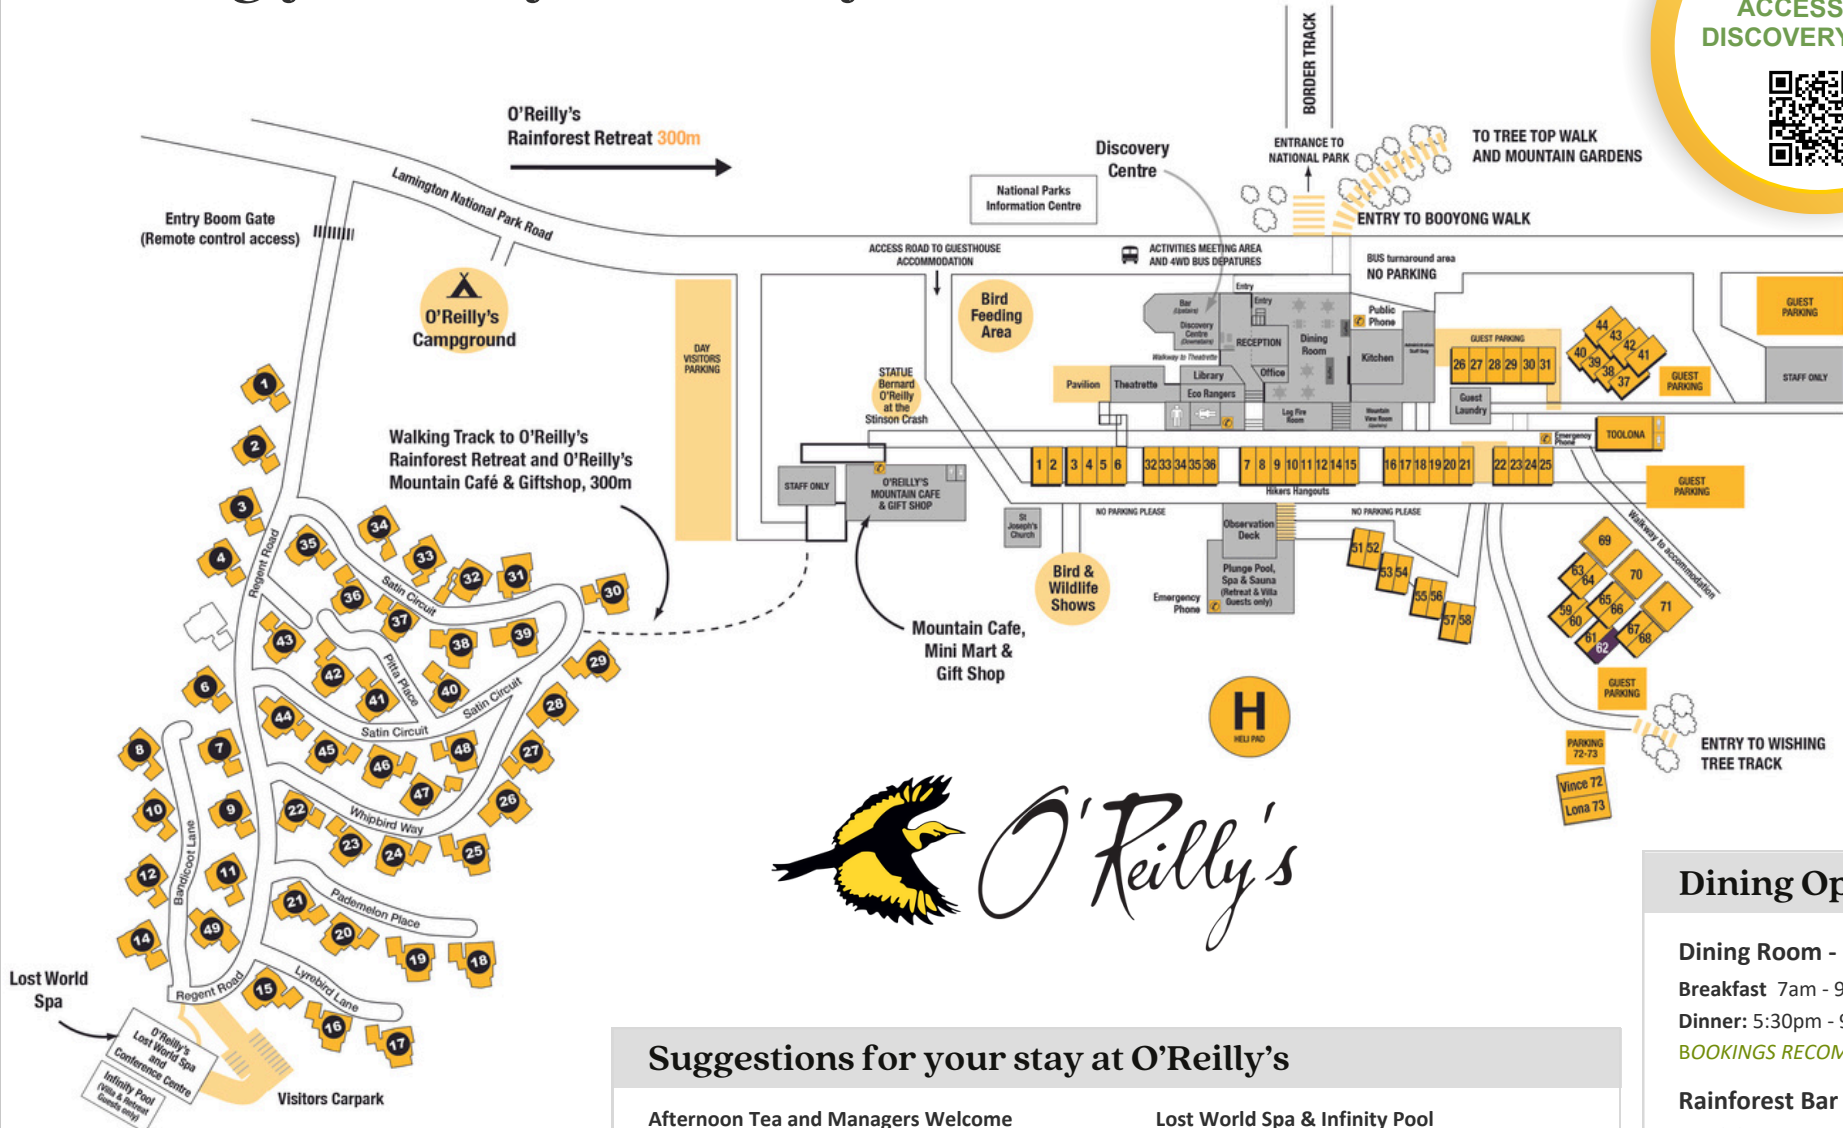

WELCOME |

Getting Around & Important Information during your stay at O'Reilly's

Information & Assistance

Reception: 07 5544 0644
Wi-Fi: O'Reilly's Guest (No password needed)
Check Out Time: 11am

Suggestions for your stay at O'Reilly's

Afternoon Tea and Managers Welcome
Daily from 3:30pm - 4pm
Daily Documentary Film - 4:30pm
O'Reilly's Bird Feeding
10am - 3:30. Purchase Bird Seed from the Gift Shop.
Download our App
To make the most of your stay!

Lost World Spa & Infinity Pool
Unwind with luxury Treatments or relax poolside (drinks and snacks available to purchase)
Book Activities in advance
Some of our activities fill up very quickly; we suggest booking online well in advance!

Dining Options

Dining Room - Open Daily
Breakfast 7am - 9:30am
Dinner: 5:30pm - 9pm
BOOKINGS RECOMMENDED

Rainforest Bar
Weekdays 4pm - Late
Weekends 12noon - Late

Mountain Cafe
Open Daily from 8am - 4pm

Minimart & Gift Shop
Open Daily 8am - 4pm