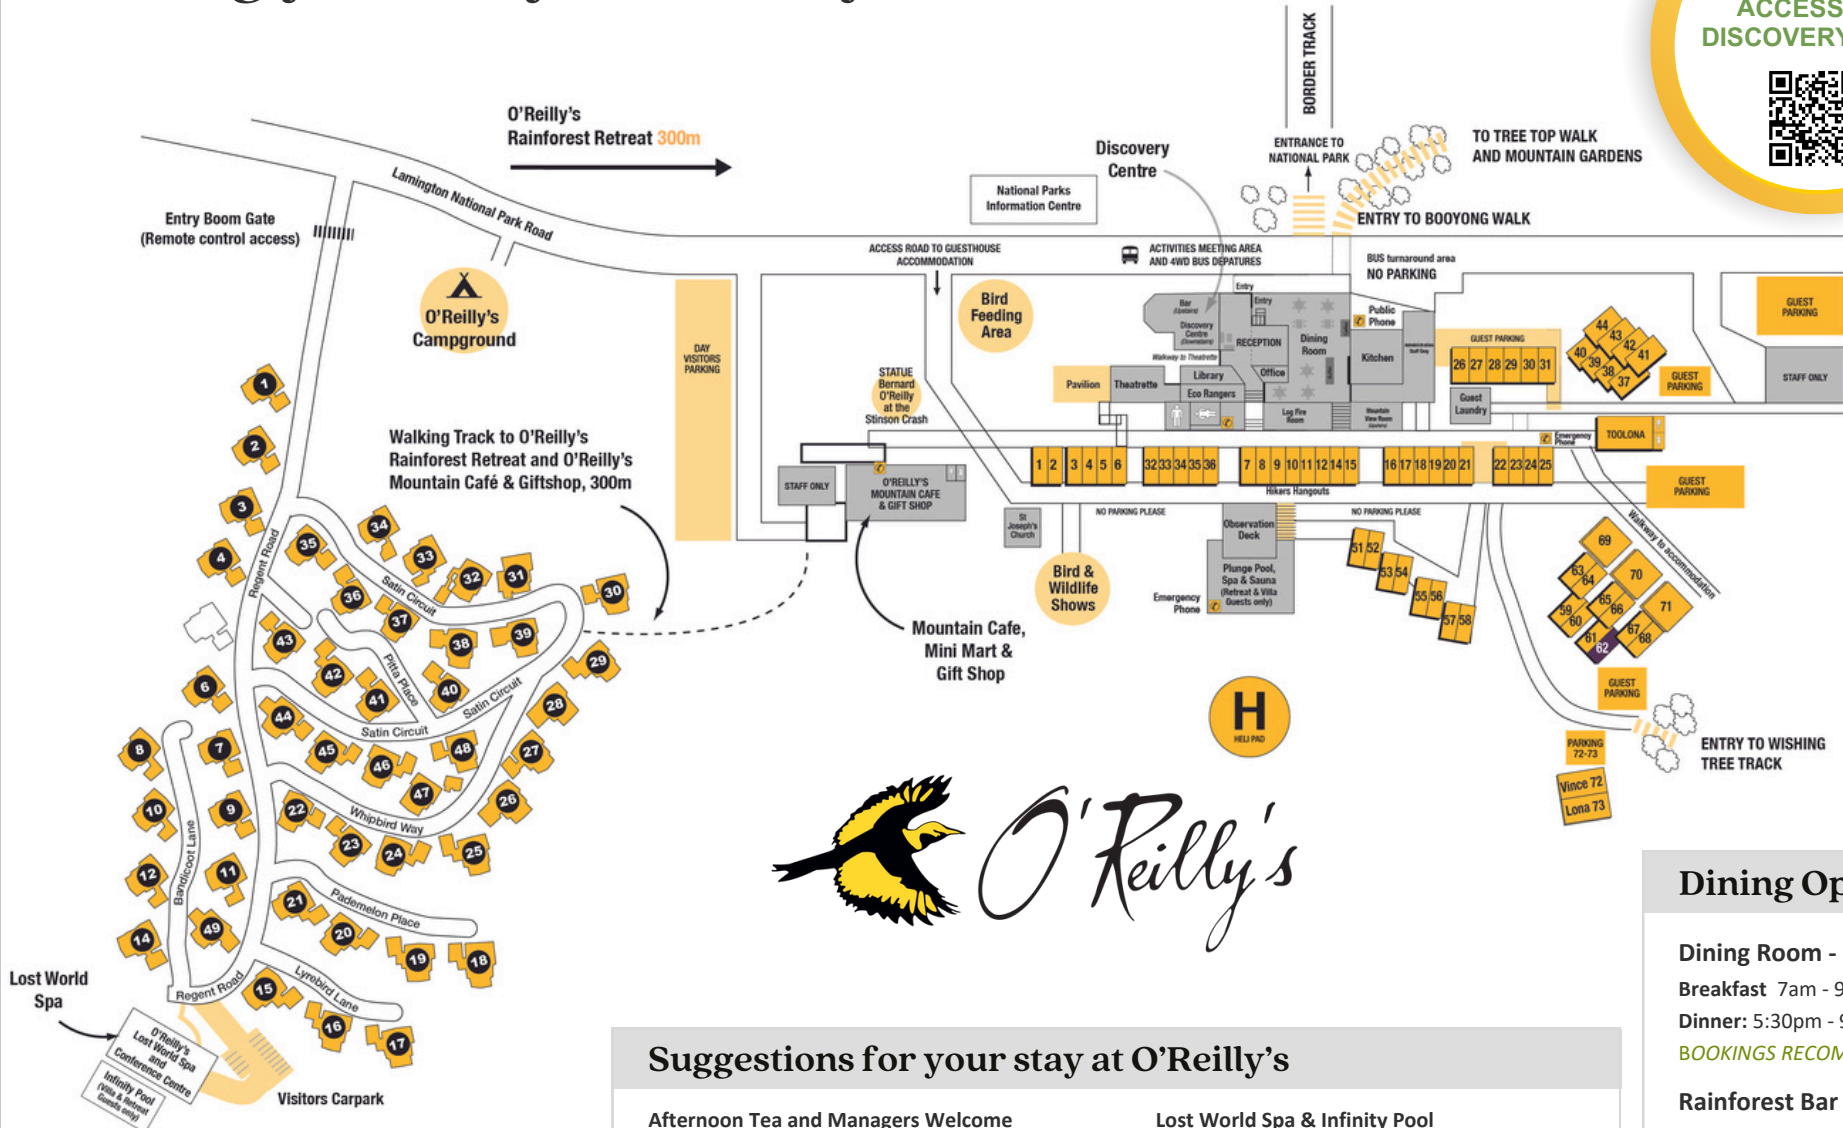

WELCOME |

Getting Around & Important Information during your stay at O'Reilly's

Information & Assistance

Reception: 07 5544 0644
Wi-Fi: O'Reilly's Guest (No password needed)
Check Out Time: 11am

Suggestions for your stay at O'Reilly's

Afternoon Tea and Managers Welcome
Daily from 3:30pm - 4pm
Daily Documentary Film - 4:30pm

O'Reilly's Bird Feeding
10am - 3:30. Purchase Bird Seed from the Gift Shop.

Download our App
To make the most of your stay!

Lost World Spa & Infinity Pool
Unwind with luxury Treatments or relax poolside (drinks and snacks available to purchase)

Book Activities in advance
Some of our activities fill up very quickly; we suggest booking online well in advance!

Dining Options

Dining Room - Open Daily
Breakfast 7am - 9:30am
Dinner: 5:30pm - 9pm
BOOKINGS RECOMMENDED

Rainforest Bar
Weekdays 4pm - Late
Weekends 12noon - Late

Mountain Cafe
Open Daily from 8am - 4pm

Minimart & Gift Shop
Open Daily 8am - 4pm