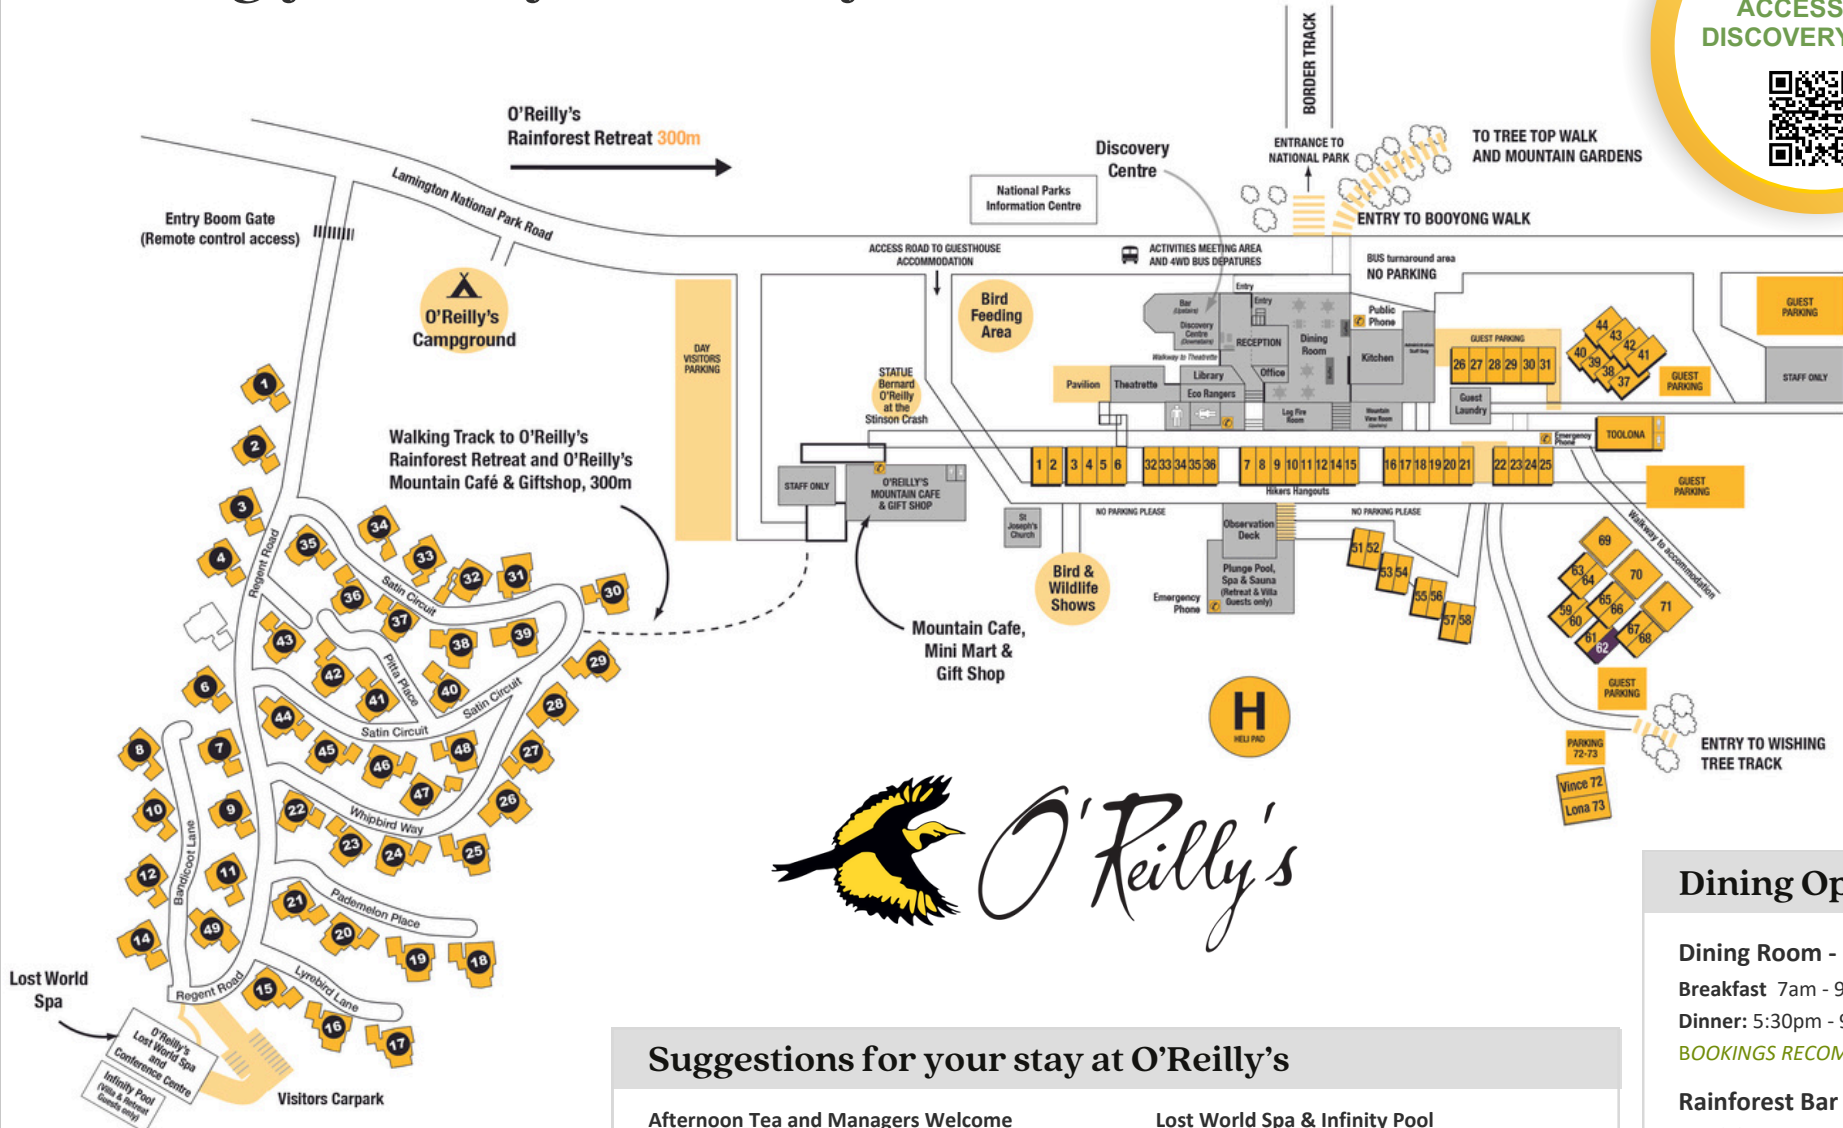

WELCOME |

Getting Around & Important Information during your stay at O'Reilly's

Information & Assistance

Reception: 07 5544 0644
Wi-Fi: Booking Surname (Password: Room Key #)
Check Out Time: 11am

Suggestions for your stay at O'Reilly's

Afternoon Tea and Managers Welcome
Daily from 3:30pm - 4pm
Daily Documentary Film - 4:30pm

O'Reilly's Bird Feeding
10am - 3:30. Purchase Bird Seed from the Gift Shop.

Download our App
To make the most of your stay!

Lost World Spa & Infinity Pool
Unwind with luxury Treatments or relax poolside (drinks and snacks available to purchase)

Book Activities in advance
Some of our activities fill up very quickly; we suggest booking online well in advance!

Dining Options

Dining Room - Open Daily
Breakfast 7am - 9:30am
Dinner: 5:30pm - 9pm
BOOKINGS RECOMMENDED

Rainforest Bar
Weekdays 4pm - Late
Weekends 12noon - Late

Mountain Cafe
Open Daily from 8am - 4pm

Minimart & Gift Shop
Open Daily 8am - 4pm