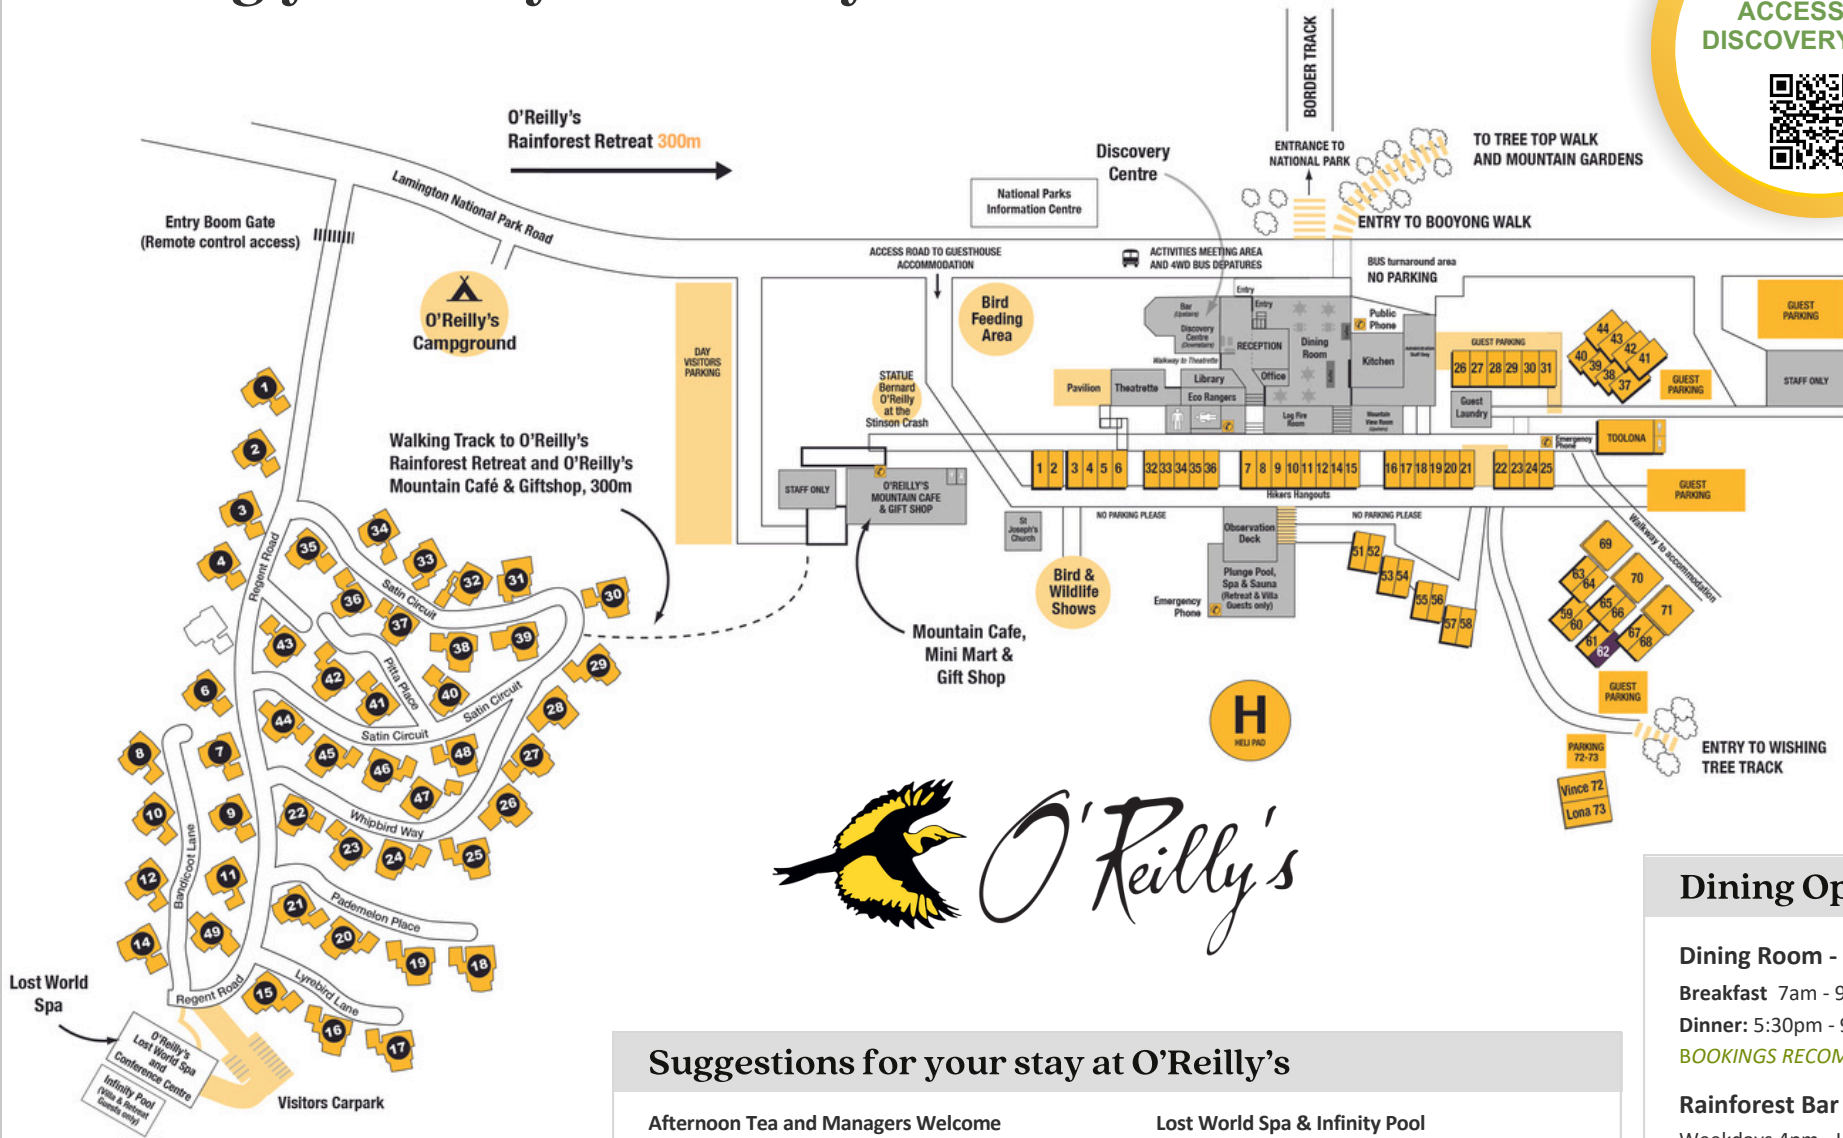

WELCOME |

Getting Around & Important Information during your stay at O'Reilly's

Information & Assistance
Reception: 07 5544 0644
Wi-Fi: O'Reilly's Guest (No password needed)
Check Out Time: 11am

Suggestions for your stay at O'Reilly's
Afternoon Tea and Managers Welcome
Daily from 3:30pm - 4pm
Daily Documentary Film - 4:30pm
O'Reilly's Bird Feeding
10am - 3:30. Purchase Bird Seed from the Gift Shop.
Download our App
To make the most of your stay!
Lost World Spa & Infinity Pool
Unwind with luxury Treatments or relax poolside (drinks and snacks available to purchase)
Book Activities in advance
Some of our activities fill up very quickly; we suggest booking online well in advance!

Dining Options
Dining Room - Open Daily
Breakfast 7am - 9:30am
Dinner: 5:30pm - 9pm
BOOKINGS RECOMMENDED
Rainforest Bar
Weekdays 4pm - Late
Weekends 12noon - Late
Mountain Cafe
Open Daily from 8am - 4pm
Minimart & Gift Shop
Open Daily 8am - 4pm