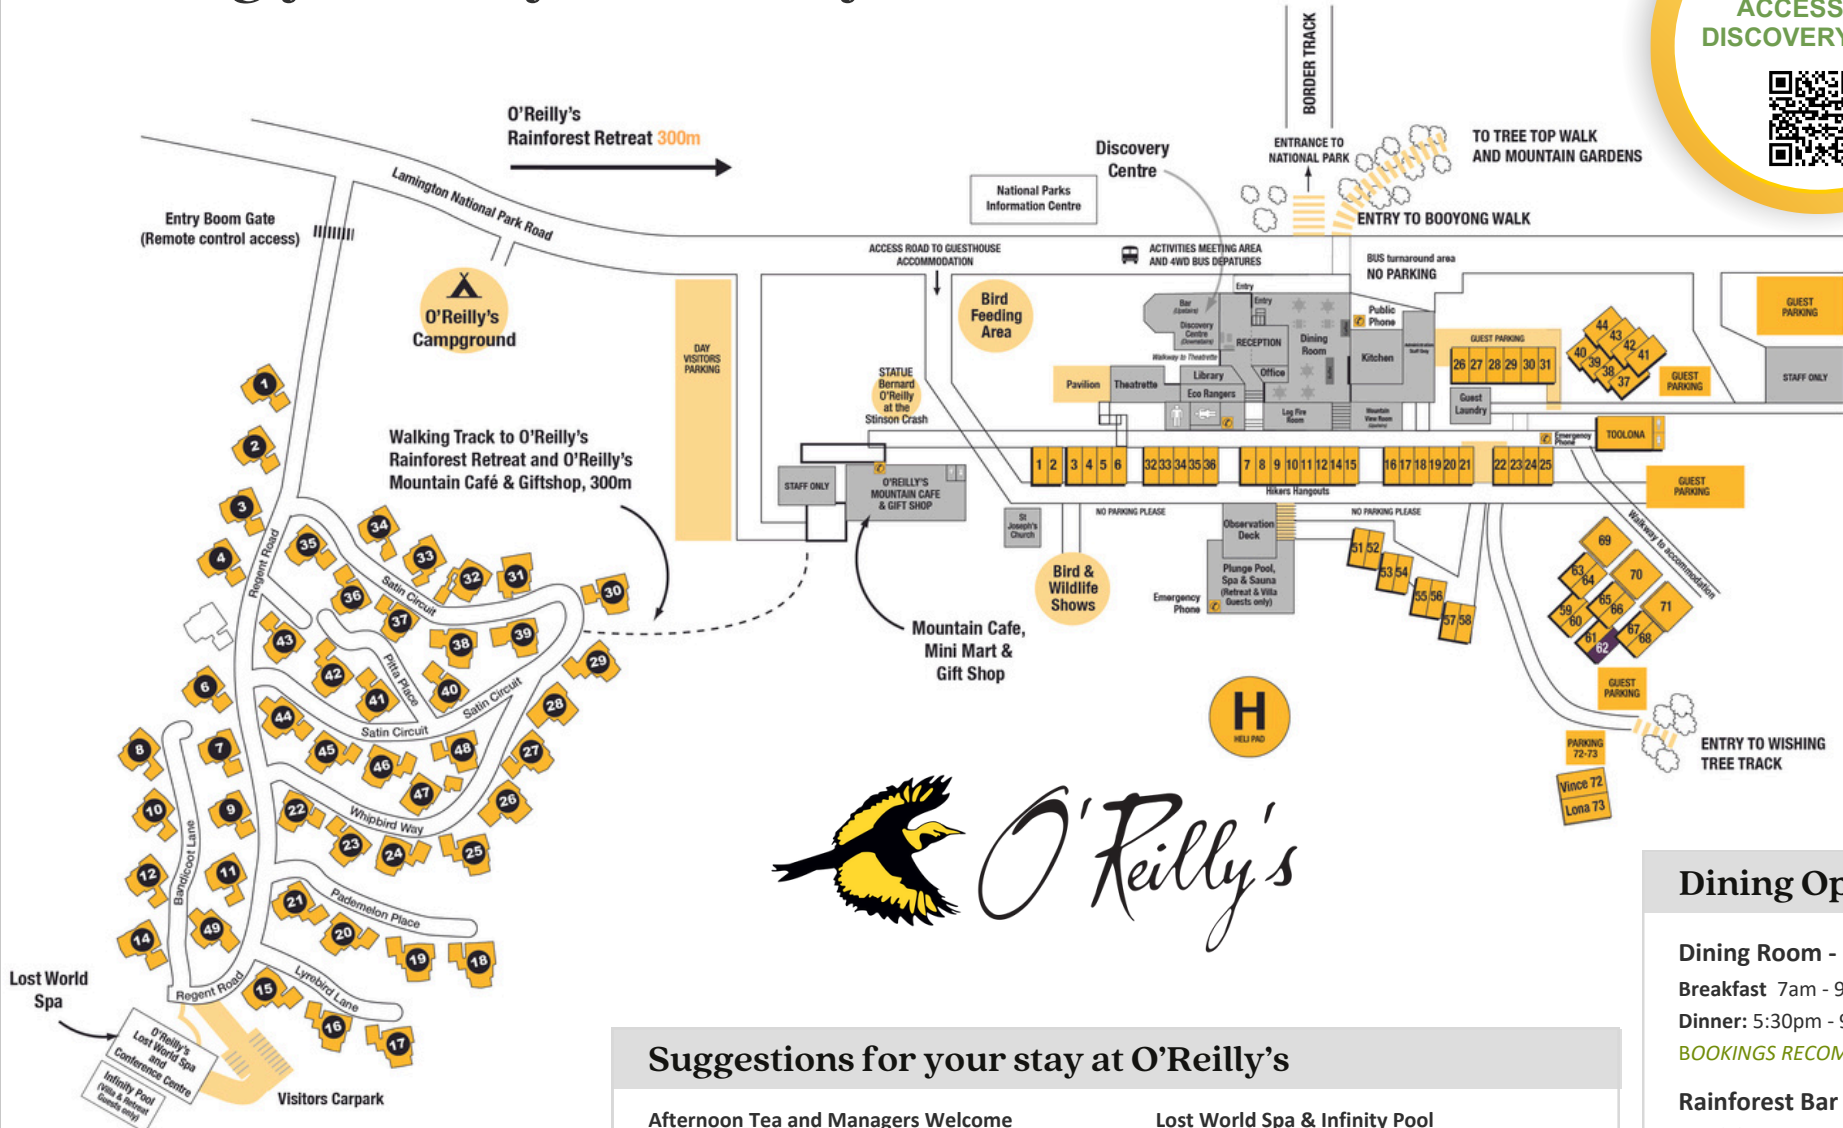

WELCOME |

Getting Around & Important Information during your stay at O'Reilly's

Information & Assistance

Reception: 07 5544 0644
Wi-Fi: Booking Surname (Password: Room Key #)
Check Out Time: 11am

Suggestions for your stay at O'Reilly's

Afternoon Tea and Managers Welcome
Daily from 3:30pm - 4pm
Daily Documentary Film - 4:30pm
O'Reilly's Bird Feeding
10am - 3:30. Purchase Bird Seed from the Gift Shop.
Download our App
To make the most of your stay!

Lost World Spa & Infinity Pool
Unwind with luxury Treatments or relax poolside (drinks and snacks available to purchase)
Book Activities in advance
Some of our activities fill up very quickly; we suggest booking online well in advance!

Dining Options

Dining Room - Open Daily
Breakfast 7am - 9:30am
Dinner: 5:30pm - 9pm
BOOKINGS RECOMMENDED

Rainforest Bar
Weekdays 4pm - Late
Weekends 12noon - Late

Mountain Cafe
Open Daily from 8am - 4pm

Minimart & Gift Shop
Open Daily 8am - 4pm