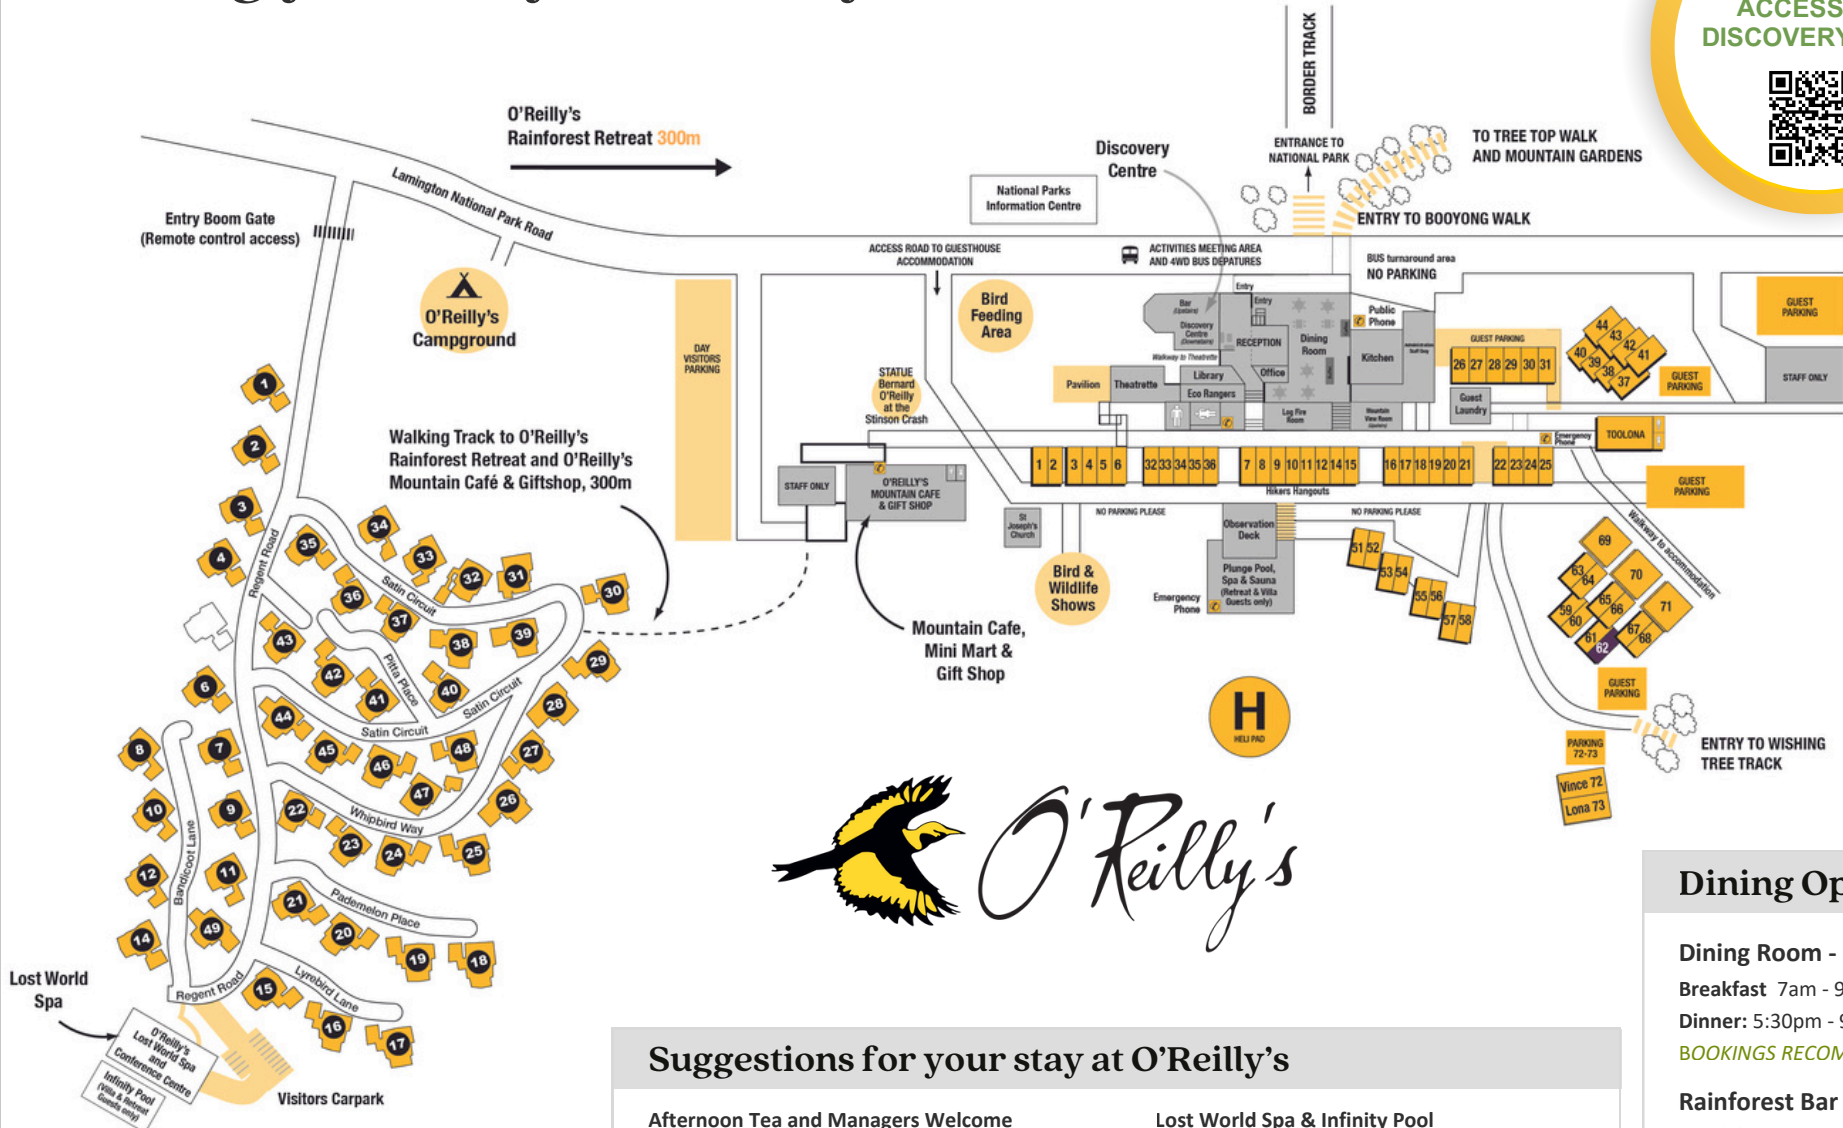

WELCOME |

Getting Around & Important Information during your stay at O'Reilly's

Information & Assistance

Reception: 07 5544 0644
Wi-Fi: Booking Surname (Password: Room Key #)
Check Out Time: 11am

Suggestions for your stay at O'Reilly's

Afternoon Tea and Managers Welcome
Daily from 3:30pm - 4pm
Daily Documentary Film - 4:30pm
O'Reilly's Bird Feeding
10am - 3:30. Purchase Bird Seed from the Gift Shop.
Download our App
To make the most of your stay!

Lost World Spa & Infinity Pool
Unwind with luxury Treatments or relax poolside (drinks and snacks available to purchase)
Book Activities in advance
Some of our activities fill up very quickly; we suggest booking online well in advance!

Dining Options

Dining Room - Open Daily
Breakfast 7am - 9:30am
Dinner: 5:30pm - 9pm
BOOKINGS RECOMMENDED

Rainforest Bar
Weekdays 4pm - Late
Weekends 12noon - Late

Mountain Cafe
Open Daily from 8am - 4pm

Minimart & Gift Shop
Open Daily 8am - 4pm