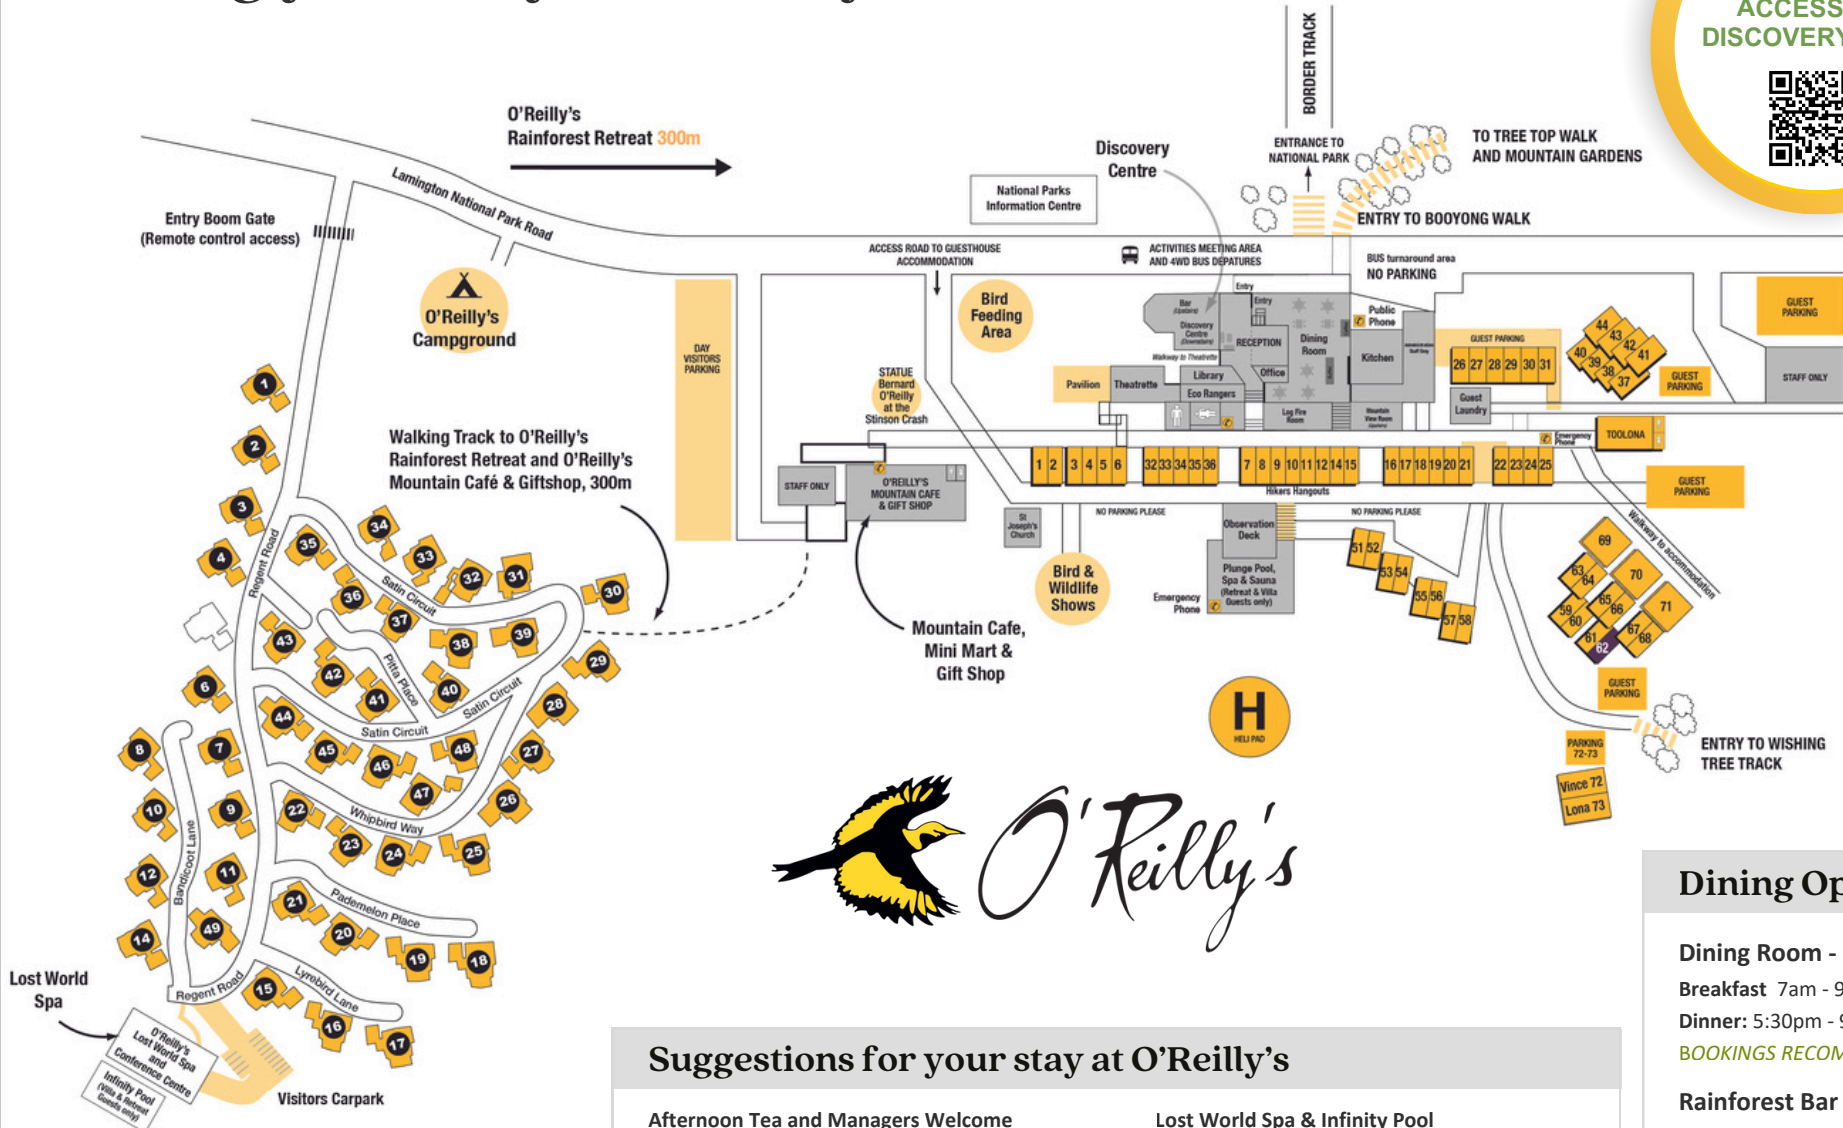

# Getting Around & Important Information during your stay at O'Reilly's

### Suggestions for your stay at O'Reilly's

**Afternoon Tea and Managers Welcome**  
 Daily from 3:30pm - 4pm  
 Daily Documentary Film - 4:30pm  
**O'Reilly's Bird Feeding**  
 10am - 3:30. Purchase Bird Seed from the Gift Shop.  
**Download our App**  
 To make the most of your stay!

**Minimart & Gift Shop**  
 Open Daily 8am - 4pm

# Activities: Oct 6 - 12

ACTIVITY NAME	TIMES		SCHEDULE / DAYS							PRICE	
			M	T	W	T	F	S	S		
ALL ACTIVITIES MEET AT THE DISCOVERY CENTRE		START	END								Adult/Child/Family
Early Morning Bird Walk	6:45am	7:30am	✓	✓	✓	✓	✓	✓	✓	✓	FREE
Binna Burra Transfer	7:45am	9am							✓		\$35
Best of O'Reilly's 4X4 Tour (am)	9am	11am	✓	✓	✓	✓	✓	✓	✓	✓	\$30 / \$15
Flying Fox (am)	9am	11am							✓	✓	\$35 / \$25
Billy Tea Tour	9am	11am				✓	✓				\$35 / \$15
E-Bike Nature Tour (am)	9am	12pm	✓	✓	✓				✓	✓	\$148
Wildlife Encounter	10am	10:30am	✓	✓	✓	✓	✓	✓	✓	✓	\$15/\$10/\$45
Birds Of Prey Show	1pm	1:30pm	✓	✓	✓	✓	✓	✓	✓	✓	\$20/\$12/\$55
Flying Fox (pm)	2pm	4pm	✓	✓	✓	✓	✓	✓	✓	✓	\$35 / \$25
Best of O'Reilly's 4X4 Tour (pm)	2pm	4pm								✓	\$30 / \$15
E-Bike Nature Tour (pm)	3pm	5pm		✓					✓	✓	\$119
Afternoon Tea	3:30pm	4pm	✓	✓	✓	✓	✓	✓	✓	✓	FREE
Managers Welcome	4pm	4:30pm	✓	✓	✓	✓	✓	✓	✓	✓	FREE
Documentary	4:30pm	5:15pm	✓	✓	✓	✓	✓	✓	✓	✓	FREE
Drinks at Dusk	5pm	6:15pm	✓	✓	✓	✓	✓	✓	✓	✓	\$30 / \$15
Nocturnal Wildlife Spotlighting	7pm	9pm	✓	✓					✓	✓	\$45 / \$20
Glow Worm Tour	8pm	9:15pm	✓	✓	✓	✓	✓	✓	✓	✓	\$32 / \$17