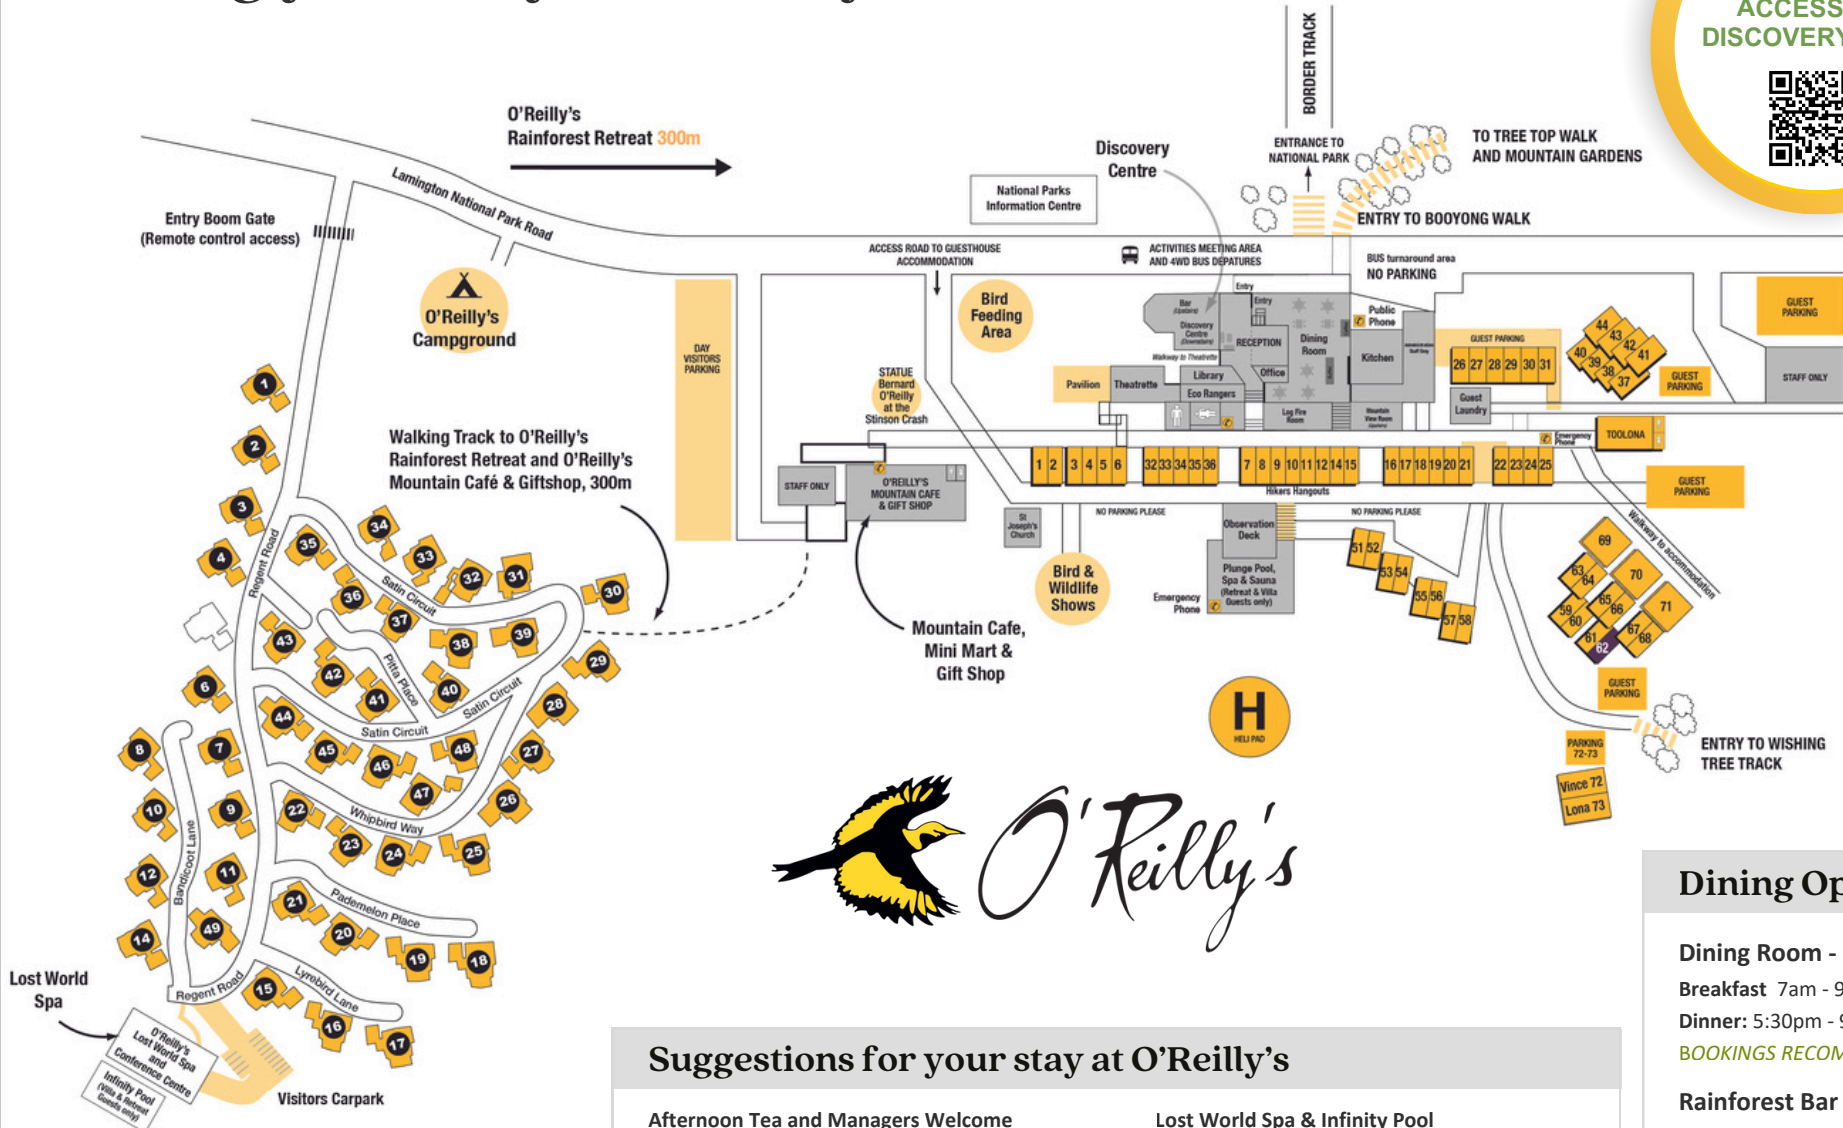

WELCOME |

Getting Around & Important Information during your stay at O'Reilly's

Information & Assistance

Reception: 07 5544 0644
Wi-Fi: Booking Surname (Password: Room Key #)
Check Out Time: 11am

Suggestions for your stay at O'Reilly's

Afternoon Tea and Managers Welcome
Daily from 3:30pm - 4pm
Daily Documentary Film - 4:30pm

O'Reilly's Bird Feeding
10am - 3:30. Purchase Bird Seed from the Gift Shop.

Download our App
To make the most of your stay!

Lost World Spa & Infinity Pool
Unwind with luxury Treatments or relax poolside (drinks and snacks available to purchase)

Book Activities in advance
Some of our activities fill up very quickly; we suggest booking online well in advance!

Dining Options

Dining Room - Open Daily
Breakfast 7am - 9:30am
Dinner: 5:30pm - 9pm
BOOKINGS RECOMMENDED

Rainforest Bar
Weekdays 4pm - Late
Weekends 12noon - Late

Mountain Cafe
Open Daily from 8am - 4pm

Minimart & Gift Shop
Open Daily 8am - 4pm