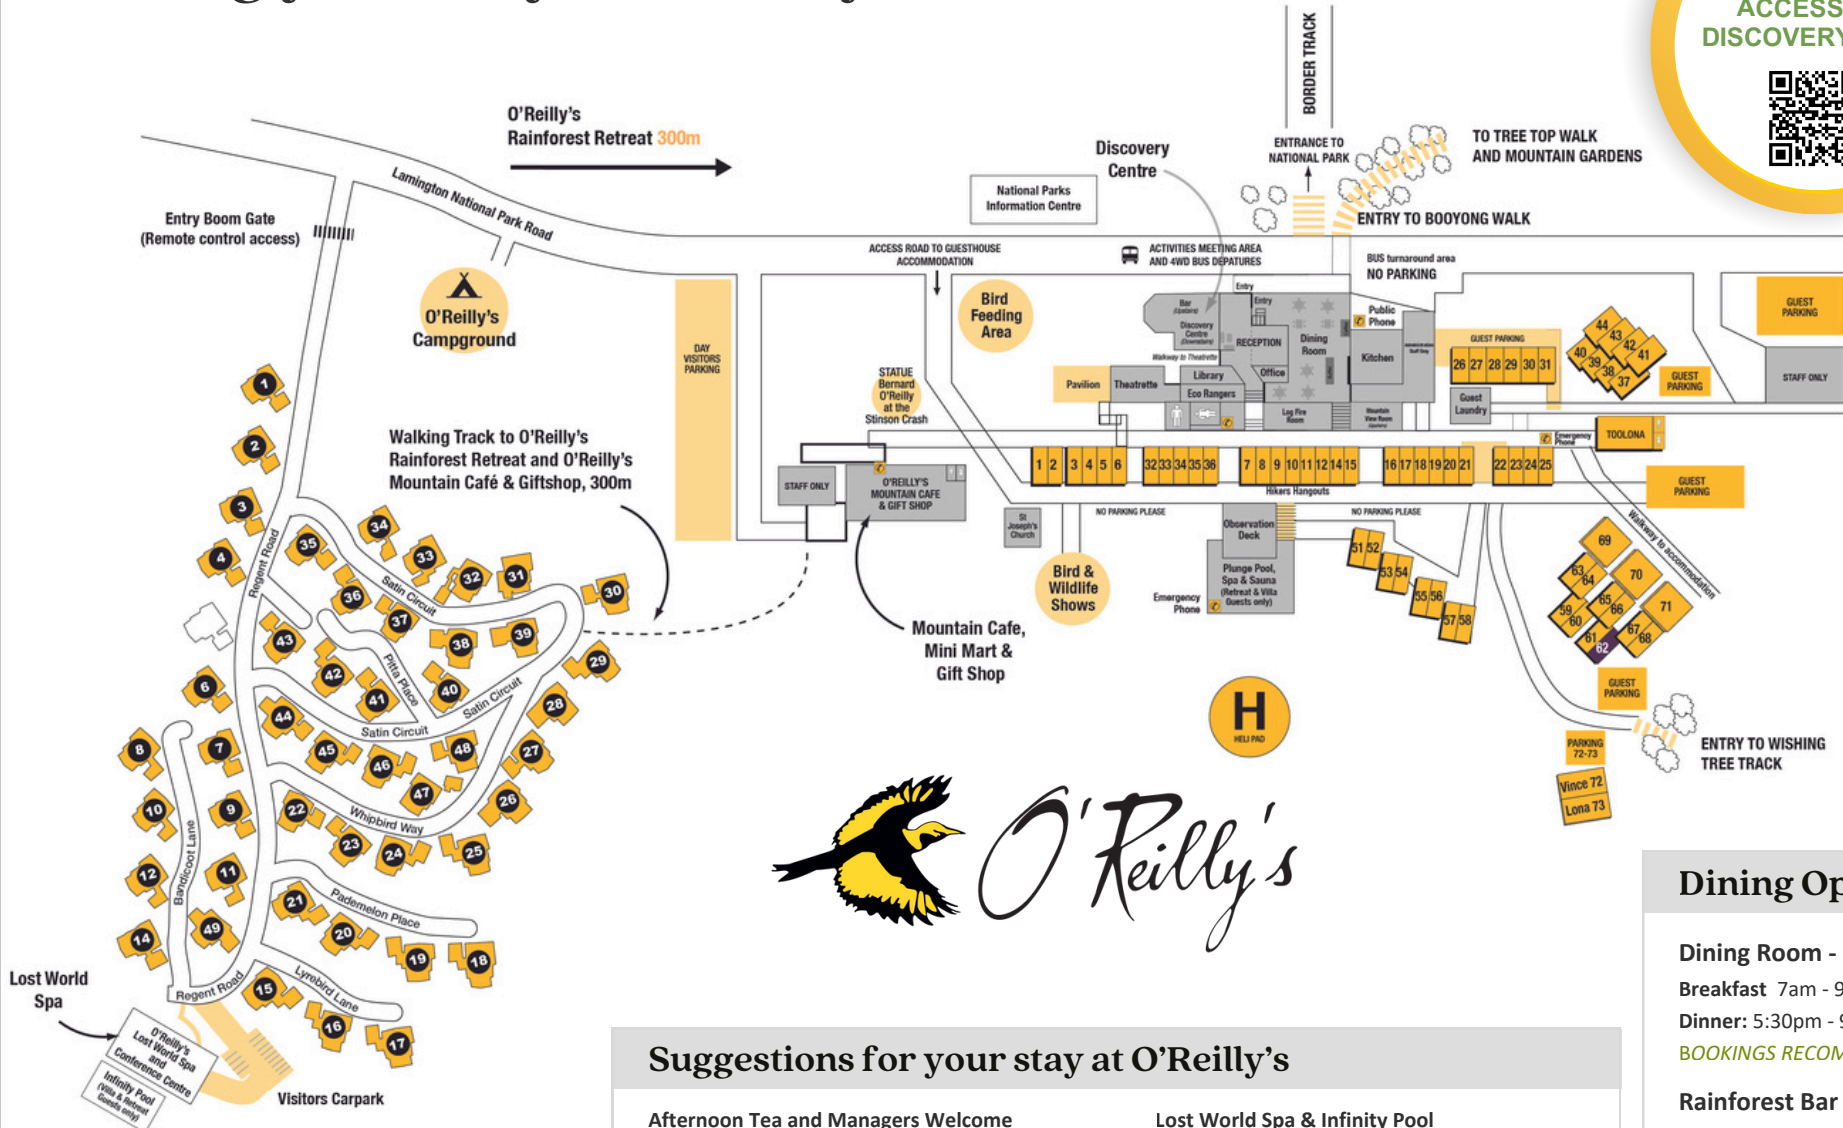

# Getting Around & Important Information during your stay at O'Reilly's

### Suggestions for your stay at O'Reilly's

**Afternoon Tea and Managers Welcome**  
 Daily from 3:30pm - 4pm  
 Daily Documentary Film - 4:30pm  
**O'Reilly's Bird Feeding**  
 10am - 3:30. Purchase Bird Seed from the Gift Shop.  
**Download our App**  
 To make the most of your stay!

**Minimart & Gift Shop**  
 Open Daily 8am - 4pm

# Activities: Nov 10 - Nov 16

ACTIVITY NAME	TIMES		SCHEDULE / DAYS							PRICE	
			M	T	W	T	F	S	S		
<b>ALL ACTIVITIES MEET AT THE DISCOVERY CENTRE</b>			<b>START</b>	<b>END</b>							<b>Adult/Child/Family</b>
Early Morning Bird Walk	6:45am	7:30am	✓	✓	✓	✓	✓	✓	✓	FREE	
Binna Burra Transfer	7:45am	9am							✓	\$35	
Best of O'Reilly's 4X4 Tour (am)	9am	11am	✓		✓			✓	✓	\$30 / \$15	
Guided Walk	9am	12pm					✓			\$30 / \$15	
Flying Fox (am)	9am	11am							✓	\$35 / \$25	
E-Bike Nature Tour (am)	9am	12pm	✓	✓	✓				✓	✓	\$148
Wildlife Encounter	10am	10:30am	✓	✓	✓	✓	✓	✓	✓	✓	\$15/\$10/\$45
Birds Of Prey Show	1pm	1:30pm	✓	✓	✓	✓	✓	✓	✓	✓	\$20/\$12/\$55
Flying Fox (pm)	2pm	4pm	✓	✓	✓	✓	✓	✓	✓	✓	\$35 / \$25
Best of O'Reilly's 4X4 Tour (am)	2pm	4pm									\$30 / \$15
E-Bike Nature Tour (pm)	3pm	5pm		✓					✓	✓	\$119
Afternoon Tea	3:30pm	4pm	✓	✓	✓	✓	✓	✓	✓	✓	FREE
Managers Welcome	4pm	4:30pm	✓	✓	✓	✓	✓	✓	✓	✓	FREE
Documentary	4:30pm	5:15pm	✓	✓	✓	✓	✓	✓	✓	✓	FREE
Drinks at Dusk	5pm	6:15pm	✓					✓	✓	✓	\$30 / \$15
Nocturnal Wildlife Spotlighting	7pm	9pm	✓	✓					✓	✓	\$45 / \$20
Glow Worm Tour	8pm	9:15pm	✓	✓	✓	✓	✓	✓	✓	✓	\$32 / \$17