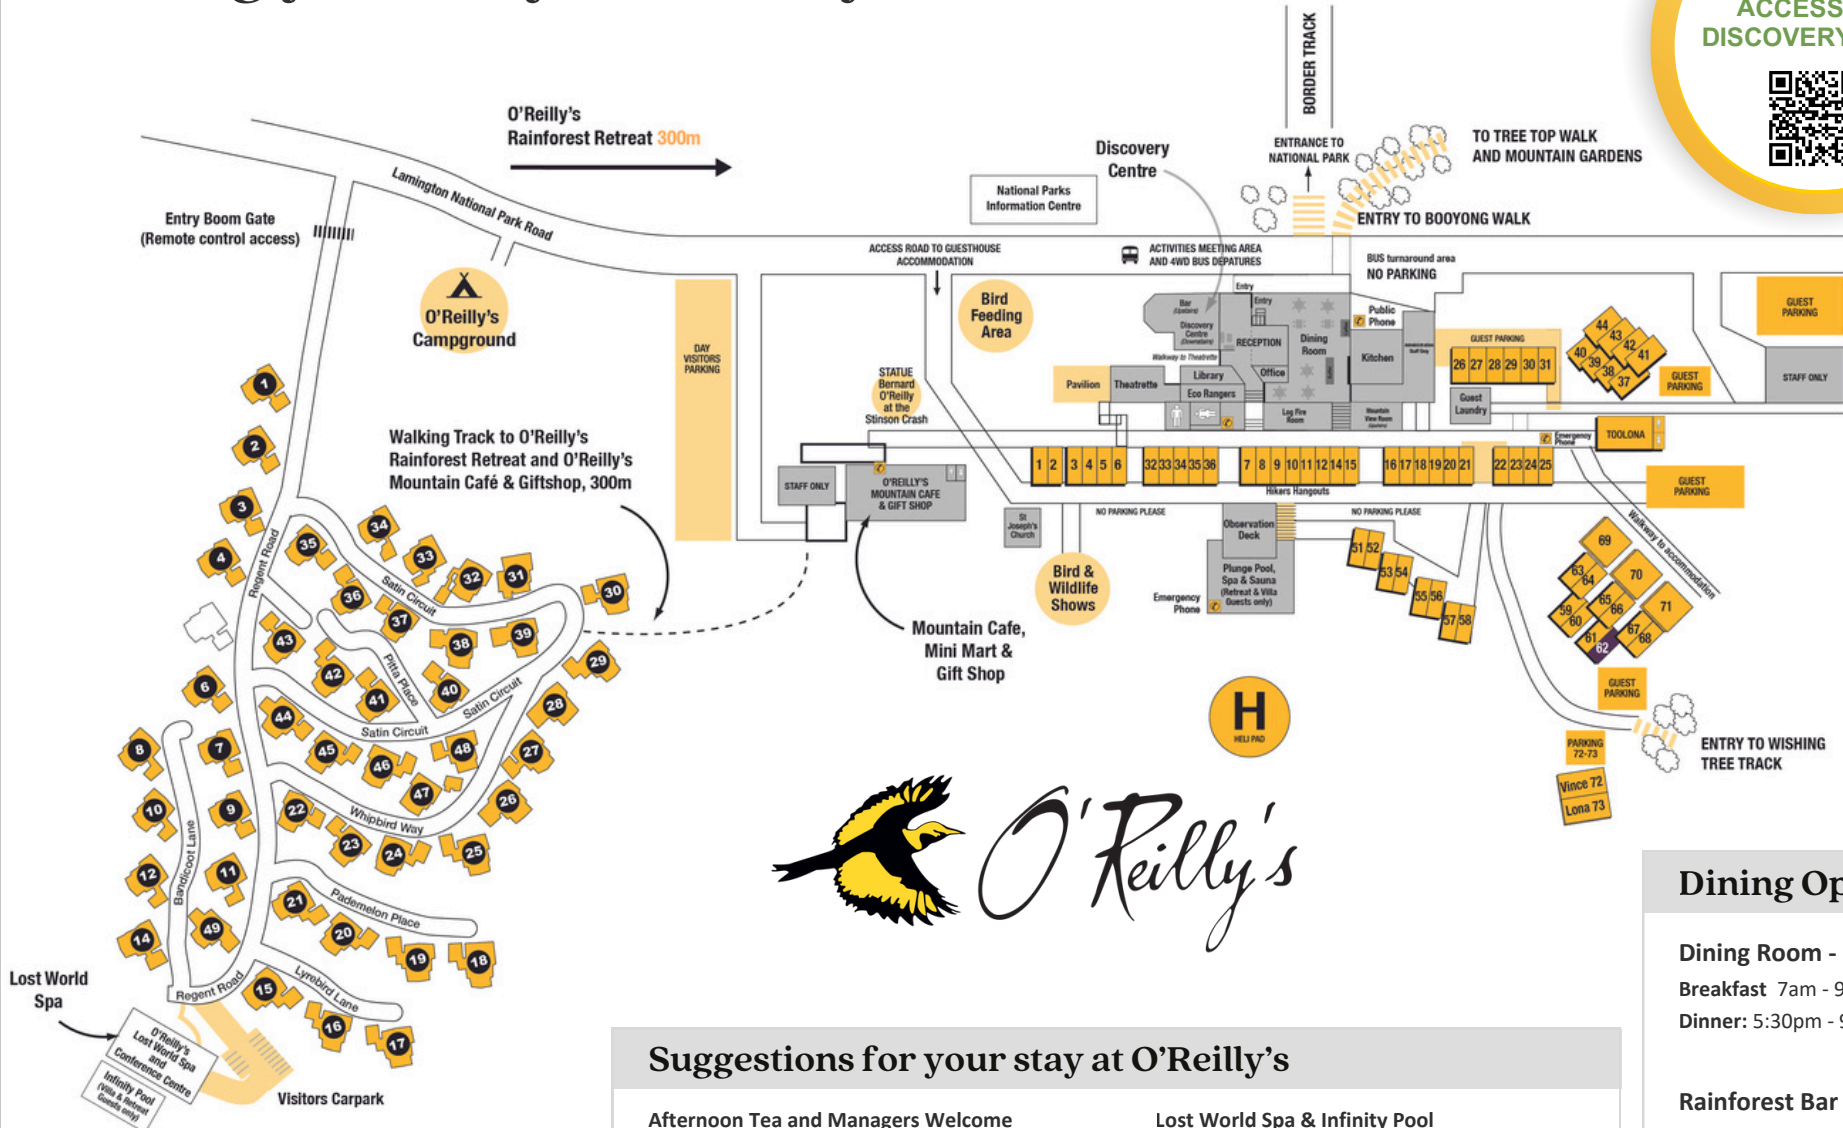

# Getting Around & Important Information during your stay at O'Reilly's

### Dining Options

**Dining Room - Open Daily**  
 Breakfast 7am - 9:30am  
 Dinner: 5:30pm - 9pm

**Rainforest Bar**  
 Weekdays 4pm - Late  
 Weekends 12noon - Late

**Mountain Cafe**  
 Open Daily from 8am - 4pm

**Minimart & Gift Shop**  
 Open Daily 8am - 4pm

# Activities: Feb 23 - March 01

ACTIVITY NAME	TIMES		SCHEDULE / DAYS							PRICE	
			M	T	W	T	F	S	S		
ALL ACTIVITIES MEET AT THE DISCOVERY CENTRE			START	END							Adult/Child/Family
Early Morning Bird Walk	6:45am	7:30am	✓	✓	✓	✓	✓	✓	✓	FREE	
Binna Burra Transfer	7:45am	9am							✓	\$35	
Best of O'Reilly's 4X4 Tour (am)	9am	11am	✓		✓	✓				\$30 / \$15	
Billy Tea Tour	9am	11am			✓	✓	✓			\$35 / \$15	
Flying Fox (am)	9am	11am						✓	✓	\$35 / \$25	
E-Bike Nature Tour (am)	9am	12pm	✓	✓	✓			✓	✓	\$148	
Wildlife Encounter	10am	10:30am	✓	✓	✓	✓	✓	✓	✓	\$15/\$10/\$45	
Birds Of Prey Show	1pm	1:30pm	✓	✓	✓	✓	✓	✓	✓	\$20/\$12/\$55	
Flying Fox (pm)	2pm	4pm	✓	✓	✓	✓	✓	✓	✓	\$35 / \$25	
Best of O'Reilly's 4X4 Tour (pm)	2pm	4pm				✓				\$30 / \$15	
E-Bike Nature Tour (pm)	3pm	5pm		✓				✓	✓	\$119	
Afternoon Tea	3:30pm	4pm	✓	✓	✓	✓	✓	✓	✓	FREE	
Managers Welcome	4pm	4:30pm	✓	✓	✓	✓	✓	✓	✓	FREE	
Documentary	4:30pm	5:15pm	✓	✓	✓	✓	✓	✓	✓	FREE	
Drinks at Dusk	5:30pm	6:45pm	✓	✓	✓	✓	✓	✓	✓	\$30 / \$15	
Nocturnal Wildlife Spotlighting	7pm	9pm	✓	✓	✓		✓	✓		\$45 / \$20	
Glow Worm Tour	8pm	9:15pm	✓	✓	✓	✓	✓	✓	✓	\$32 / \$17	