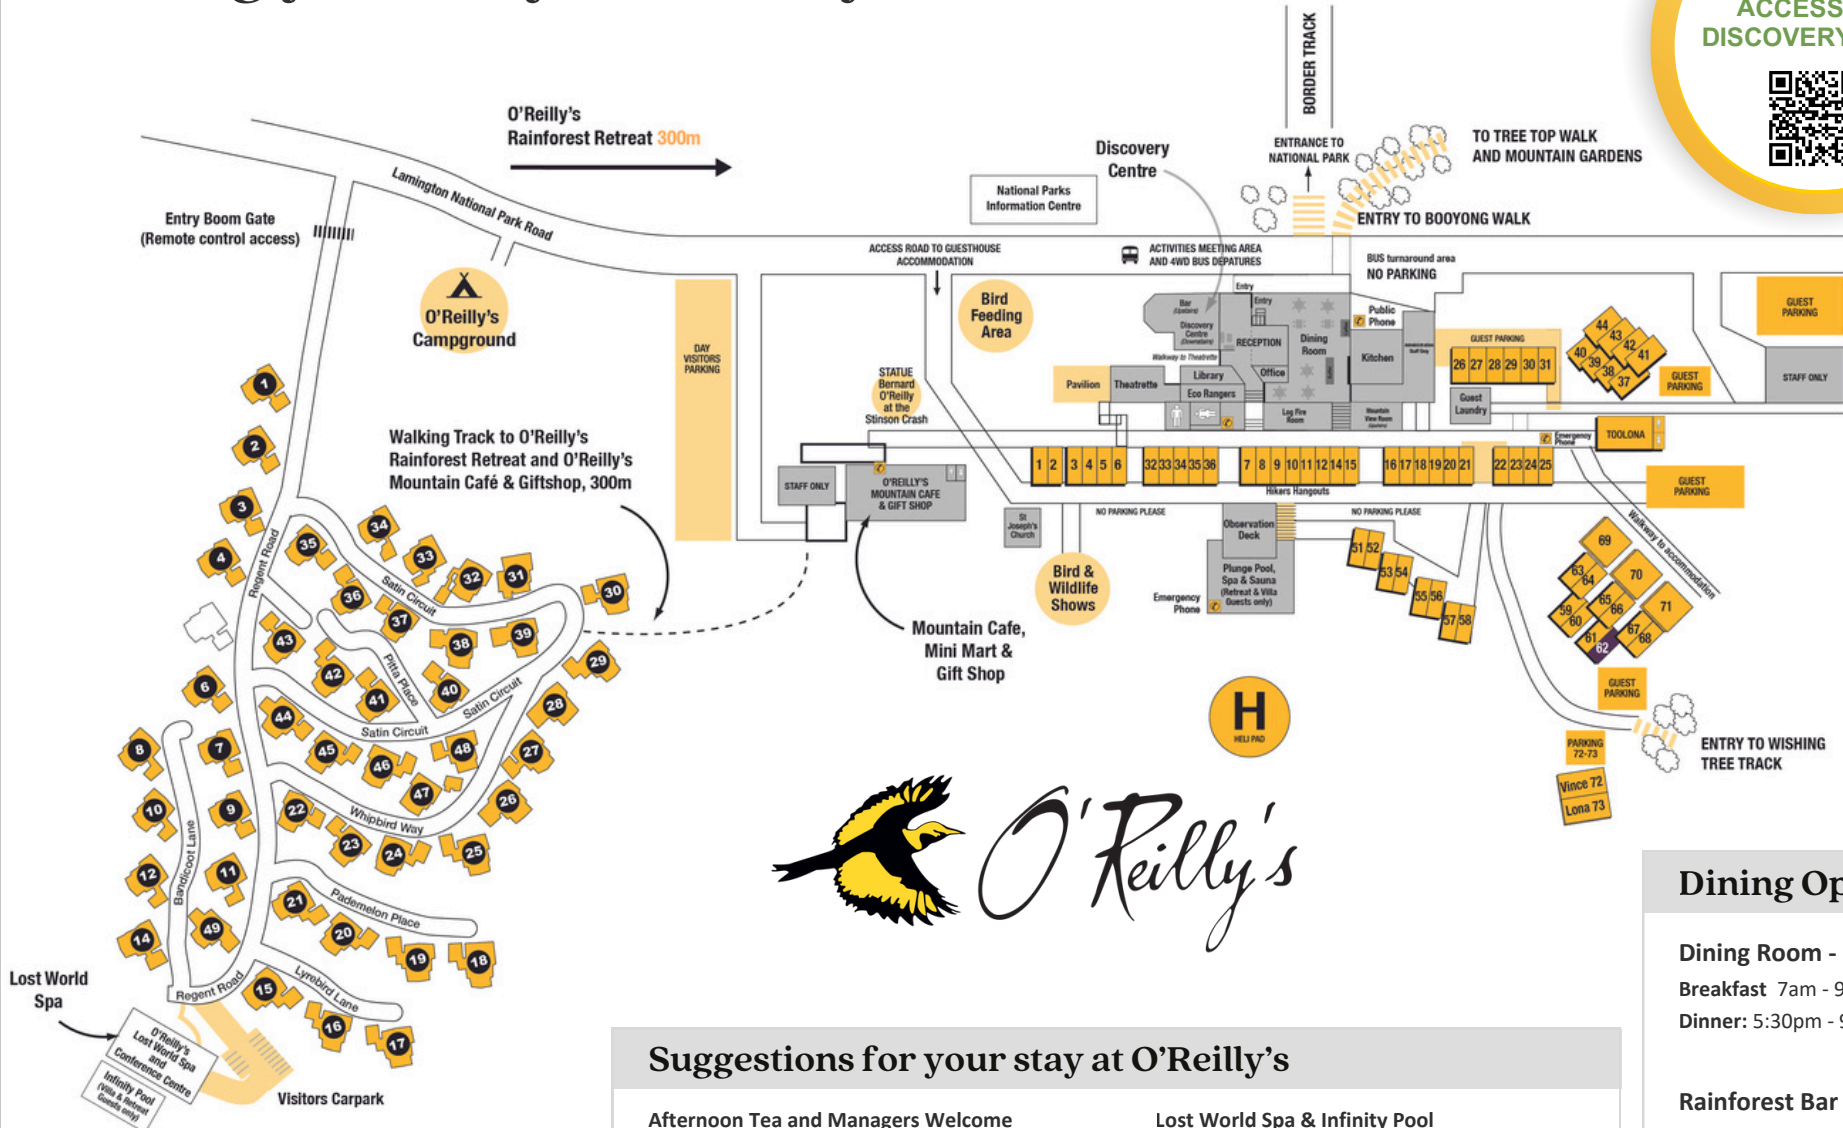

WELCOME |

Getting Around & Important Information during your stay at O'Reilly's

Information & Assistance

Reception: 07 5544 0644
Wi-Fi: Booking Surname (Password: Room Key #)
Check Out Time: 11am

Suggestions for your stay at O'Reilly's

Afternoon Tea and Managers Welcome
Daily from 3:30pm - 4pm
Daily Documentary Film - 4:30pm
O'Reilly's Bird Feeding
10am - 3:30. Purchase Bird Seed from the Gift Shop.
Download our App
To make the most of your stay!

Lost World Spa & Infinity Pool
Unwind with luxury Treatments or relax poolside (drinks and snacks available to purchase)
Book Activities in advance
Some of our activities fill up very quickly; we suggest booking online well in advance!

Dining Options

Dining Room - Open Daily
Breakfast 7am - 9:30am
Dinner: 5:30pm - 9pm

Rainforest Bar
Weekdays 4pm - Late
Weekends 12noon - Late

Mountain Cafe
Open Daily from 8am - 4pm

Minimart & Gift Shop
Open Daily 8am - 4pm