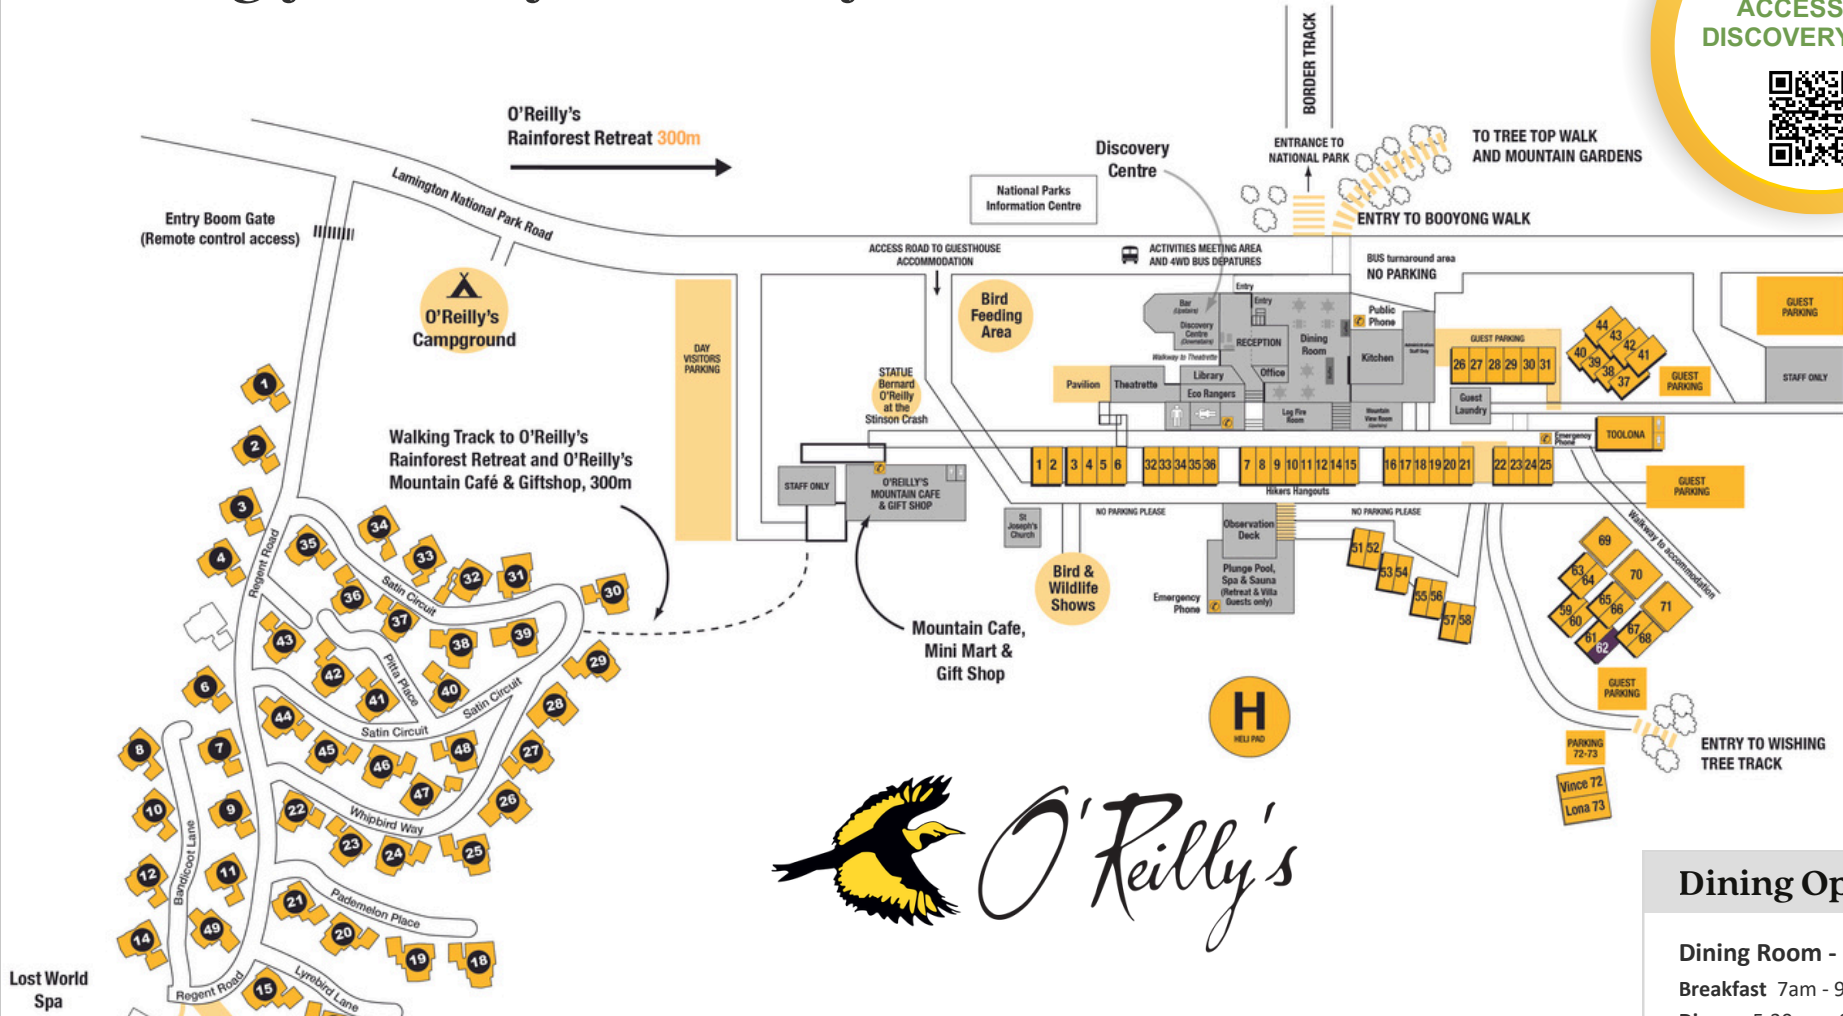

WELCOME |

Getting Around & Important Information during your stay at O'Reilly's

Information & Assistance

Reception: 07 5544 0644
Wi-Fi: Booking Surname (Password: Room Key #)
Check Out Time: 11am

Suggestions for your stay at O'Reilly's

Afternoon Tea and Managers Welcome
Daily from 3:30pm - 4pm
Daily Documentary Film - 4:30pm

O'Reilly's Bird Feeding
10am - 3:30. Purchase Bird Seed from the Gift Shop.

Download our App
To make the most of your stay!

Lost World Spa & Infinity Pool
Unwind with luxury Treatments or relax poolside (drinks and snacks available to purchase)

Book Activities in advance
Some of our activities fill up very quickly; we suggest booking online well in advance!

Dining Options

Dining Room - Open Daily
Breakfast 7am - 9:30am
Dinner: 5:30pm - 9pm

Rainforest Bar
Weekdays 4pm - Late
Weekends 12noon - Late

Mountain Cafe
Open Daily from 8am - 4pm

Minimart & Gift Shop
Open Daily 8am - 4pm