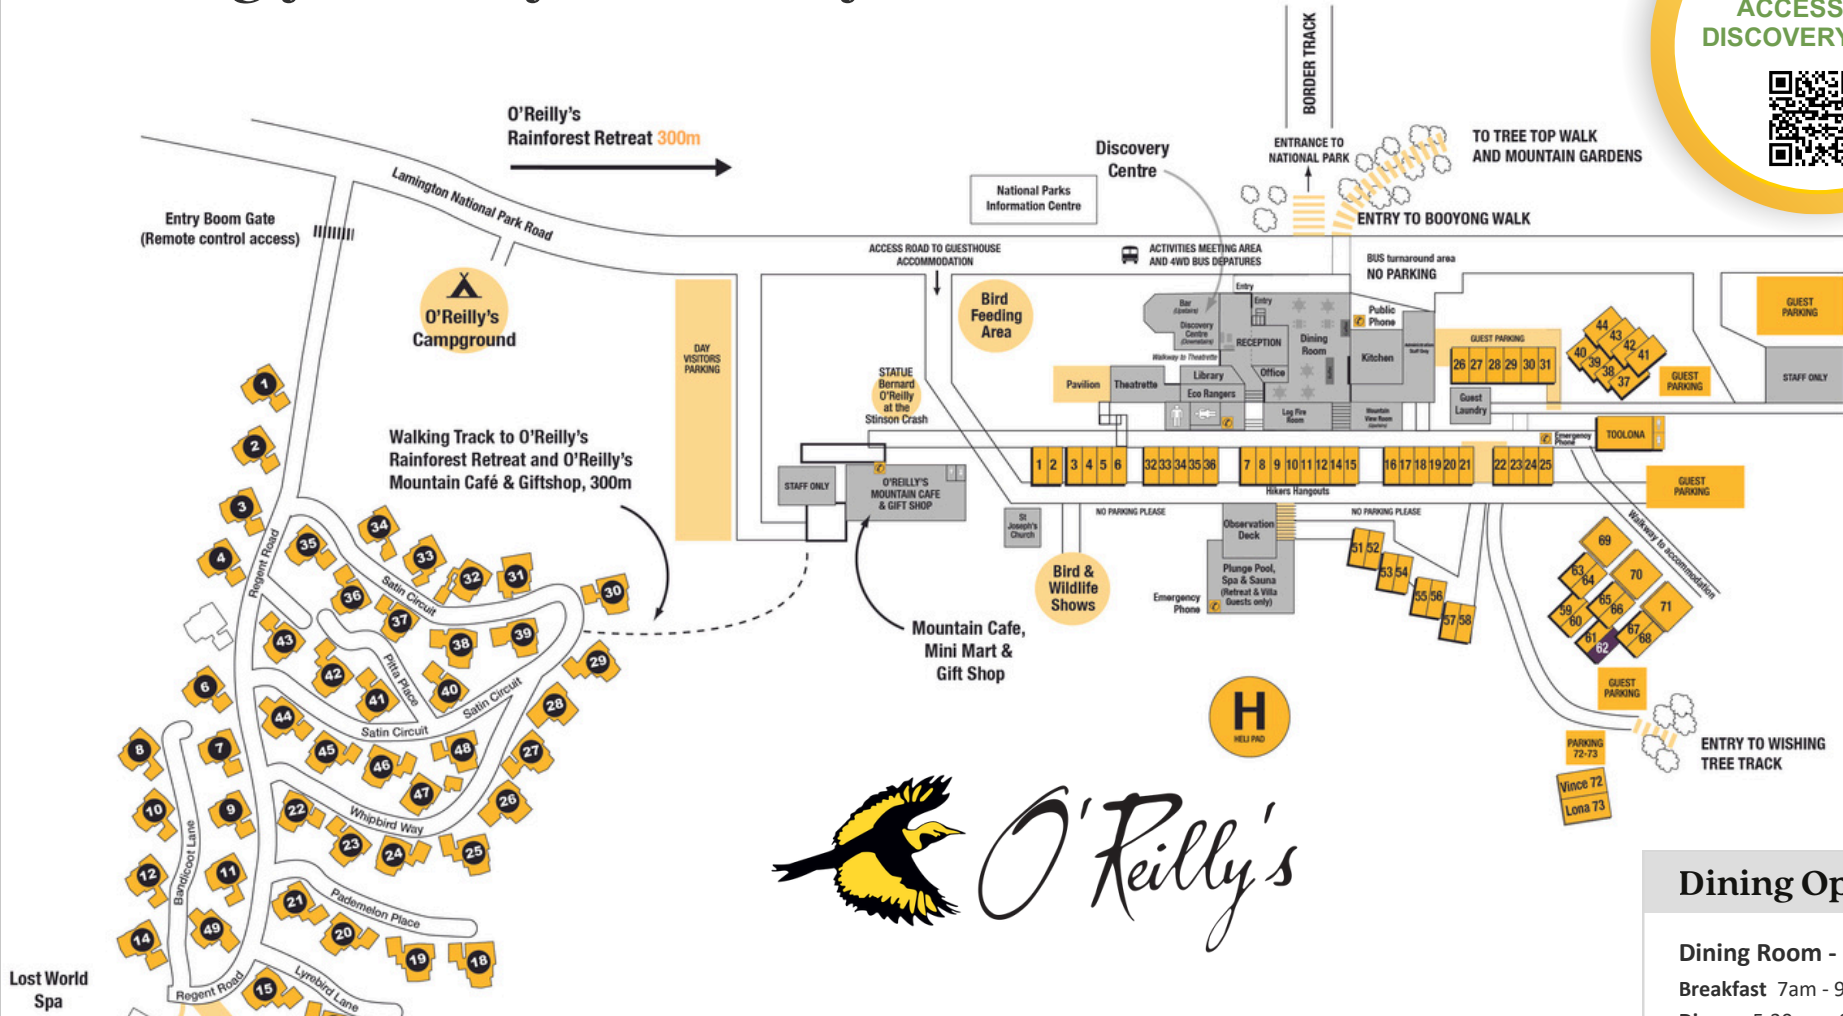

WELCOME |

Getting Around & Important Information during your stay at O'Reilly's

Information & Assistance

Reception: 07 5544 0644
Wi-Fi: Booking Surname (Password: Room Key #)
Check Out Time: 11am

Suggestions for your stay at O'Reilly's

Afternoon Tea and Managers Welcome
 Daily from 3:30pm - 4pm
 Daily Documentary Film - 4:30pm
O'Reilly's Bird Feeding
 10am - 3:30. Purchase Bird Seed from the Gift Shop.
Download our App
 To make the most of your stay!

Dining Options

Dining Room - Open Daily
 Breakfast 7am - 9:30am
 Dinner: 5:30pm - 9pm
Rainforest Bar
 Weekdays 4pm - Late
 Weekends 12noon - Late
Mountain Cafe
 Open Daily from 8am - 4pm
Minimart & Gift Shop
 Open Daily 8am - 4pm

Activities: May 4 - 10

ACTIVITY NAME	TIMES		SCHEDULE / DAYS							PRICE	
			M	T	W	T	F	S	S		
ALL ACTIVITIES MEET AT THE DISCOVERY CENTRE		START	END								Adult/Child/Family
Early Morning Bird Walk	6:45am	7:30am	✓	✓	✓	✓	✓	✓	✓	✓	FREE
Binna Burra Transfer	7:45am	9am							✓		\$35
Best of O'Reilly's 4X4 Tour (am)	9am	11am	✓	✓	✓						\$30 / \$15
Flying Fox (am)	9am	11am					✓	✓	✓		\$35 / \$25
Stockyard Track Walk	9am	5pm			✓						\$45
E-Bike Nature Tour (am)	9am	12pm	✓	✓	✓			✓	✓		\$148
Wildlife Encounter	10am	10:30am	✓	✓	✓	✓	✓	✓	✓		\$15/\$10/\$45
Birds Of Prey Show	1pm	1:30pm	✓	✓	✓	✓	✓	✓	✓		\$20/\$12/\$55
Flying Fox (pm)	2pm	4pm	✓	✓	✓	✓	✓	✓	✓		\$35 / \$25
Photography Works	2pm	4pm		✓						✓	\$80/\$80/\$200
Best of O'Reilly's 4X4 Tour (pm)	2pm	4pm		✓			✓	✓	✓		\$30 / \$15
E-Bike Nature Tour (pm)	3pm	5pm		✓				✓	✓		\$119
Afternoon Tea	3:30pm	4pm	✓	✓	✓	✓	✓	✓	✓		FREE
Managers Welcome	4pm	4:30pm	✓	✓	✓	✓	✓	✓	✓		FREE
Documentary	4:30pm	5:15pm	✓	✓	✓	✓	✓	✓	✓		FREE
Drinks at Dusk	4:00pm	5:30pm	✓	✓	✓	✓	✓	✓	✓		\$30 / \$15
Paint and Sip	7pm	9pm							✓		\$80/\$55/\$240
Nocturnal Wildlife Spotlighting	7pm	9pm		✓					✓	✓	\$45 / \$20
Glow Worm Tour	8pm	9:15pm	✓	✓	✓	✓	✓	✓	✓		\$32 / \$17