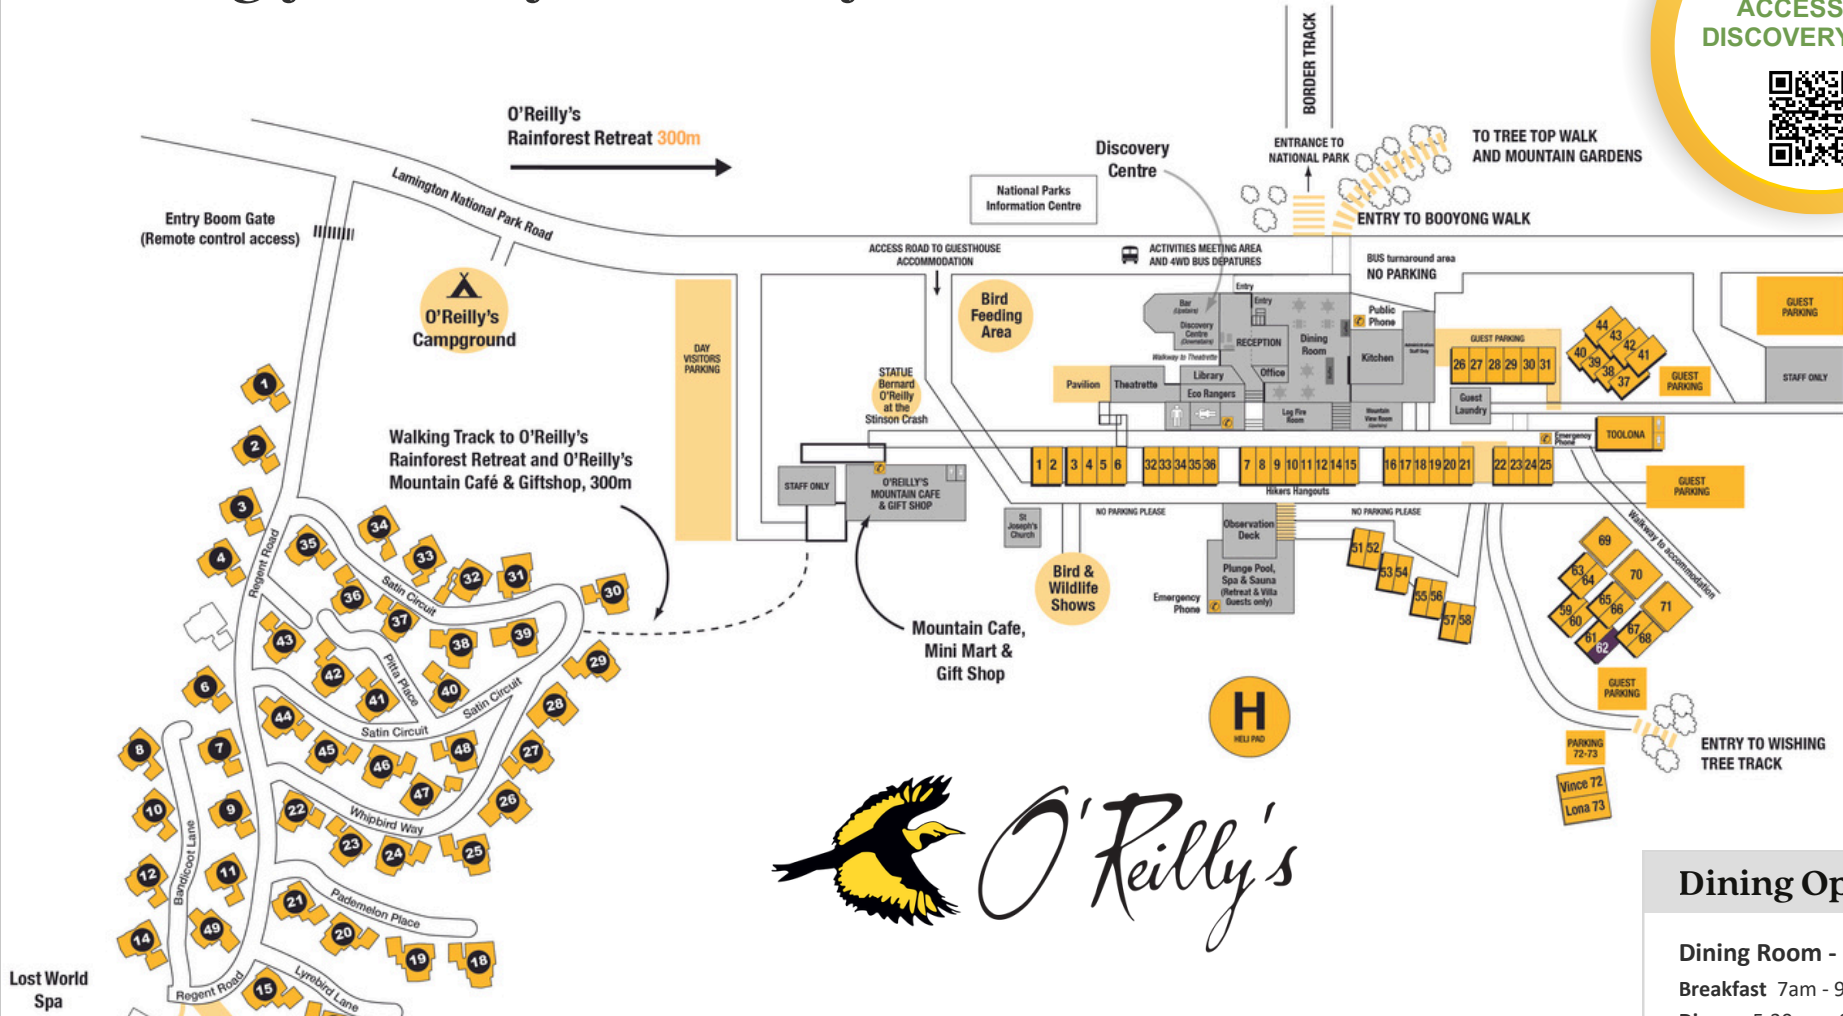

WELCOME |

Getting Around & Important Information during your stay at O'Reilly's

Information & Assistance
Reception: 07 5544 0644
Wi-Fi: Booking Surname (Password: Room Key #)
Check Out Time: 11am

Suggestions for your stay at O'Reilly's
Afternoon Tea and Managers Welcome
Daily from 3:30pm - 4pm
Daily Documentary Film - 4:30pm
O'Reilly's Bird Feeding
10am - 3:30. Purchase Bird Seed from the Gift Shop.
Download our App
To make the most of your stay!
Lost World Spa & Infinity Pool
Unwind with luxury Treatments or relax poolside (drinks and snacks available to purchase)
Book Activities in advance
Some of our activities fill up very quickly; we suggest booking online well in advance!

Dining Options
Dining Room - Open Daily
Breakfast 7am - 9:30am
Dinner: 5:30pm - 9pm
Rainforest Bar
Weekdays 4pm - Late
Weekends 12noon - Late
Mountain Cafe
Open Daily from 8am - 4pm
Minimart & Gift Shop
Open Daily 8am - 4pm