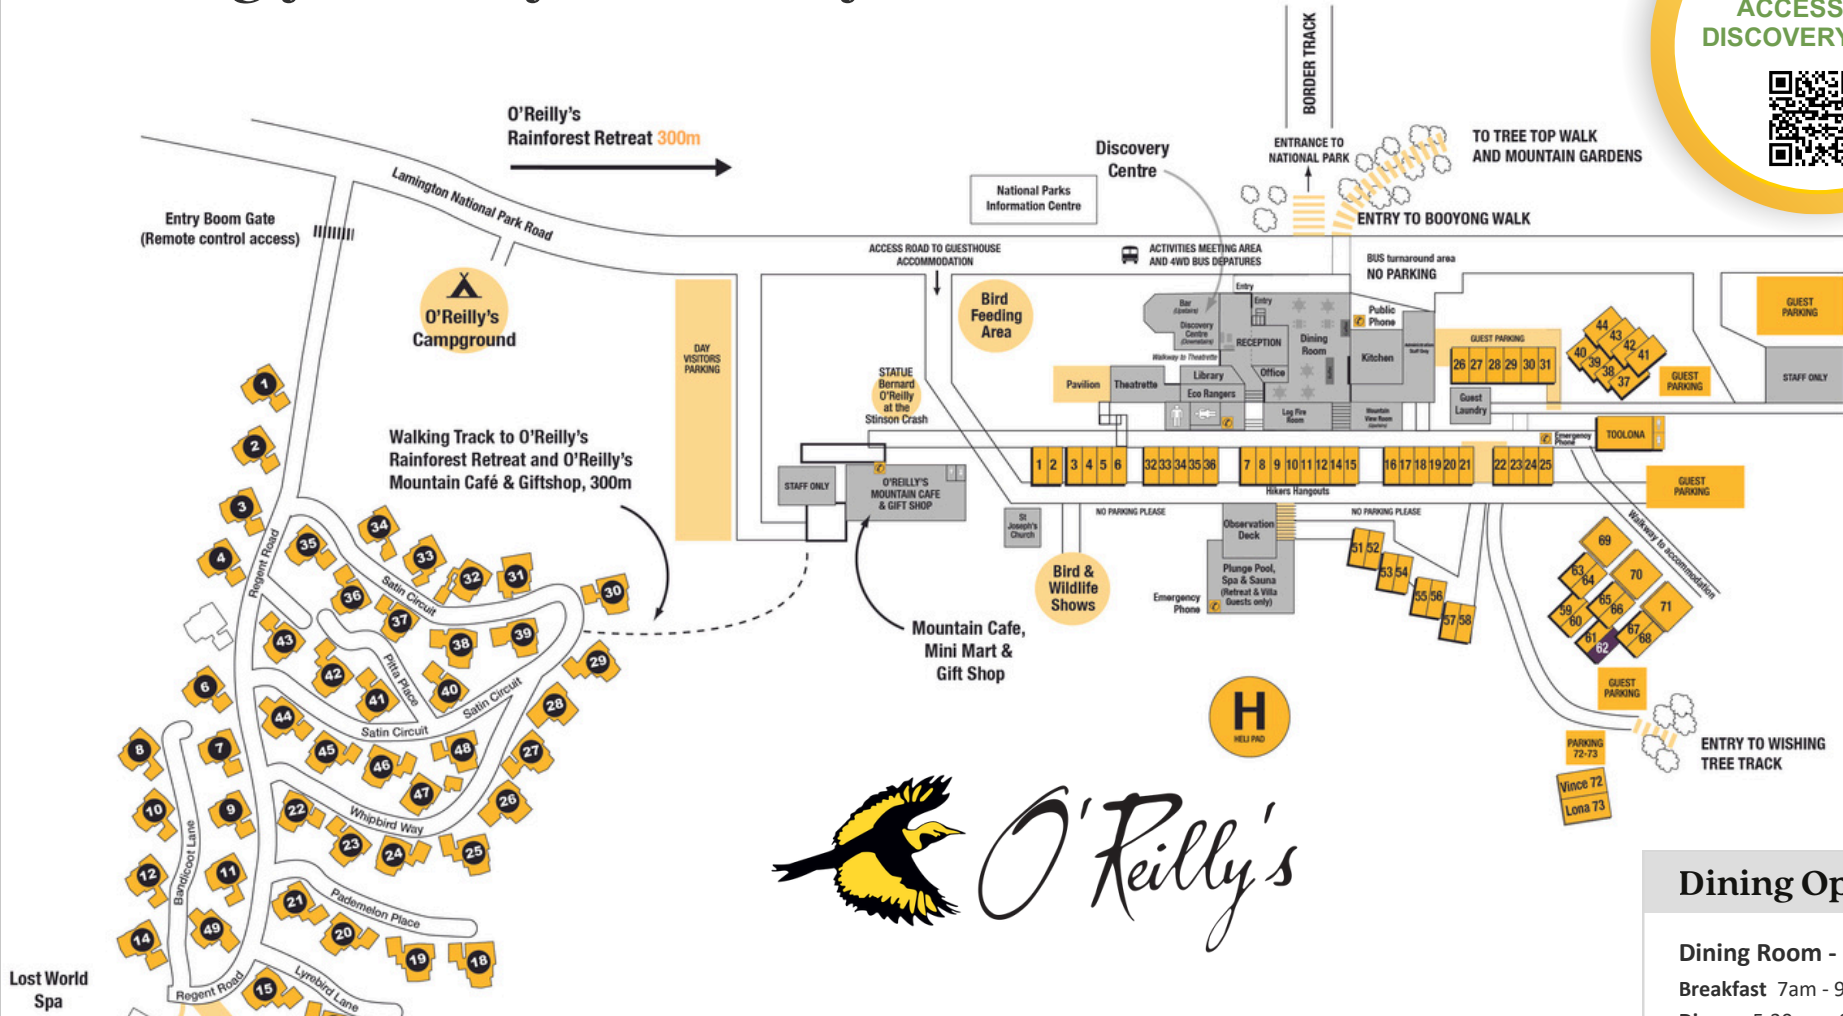

WELCOME |

Getting Around & Important Information during your stay at O'Reilly's

Information & Assistance

Reception: 07 5544 0644
 Wi-Fi: Booking Surname (Password: Room Key #)
 Check Out Time: 11am

Suggestions for your stay at O'Reilly's

Afternoon Tea and Managers Welcome
 Daily from 3:30pm - 4pm
 Daily Documentary Film - 4:30pm

O'Reilly's Bird Feeding
 10am - 3:30. Purchase Bird Seed from the Gift Shop.

Download our App
 To make the most of your stay!

Dining Options

Dining Room - Open Daily
 Breakfast 7am - 9:30am
 Dinner: 5:30pm - 9pm

Rainforest Bar
 Weekdays 4pm - Late
 Weekends 12noon - Late

Mountain Cafe
 Open Daily from 8am - 4pm

Minimart & Gift Shop
 Open Daily 8am - 4pm

Activities: April 13 - 19

ACTIVITY NAME	TIMES		SCHEDULE / DAYS							PRICE	
			M	T	W	T	F	S	S		
ALL ACTIVITIES MEET AT THE DISCOVERY CENTRE		START	END								Adult/Child/Family
Early Morning Bird Walk	6:45am	7:30am	✓	✓	✓	✓	✓	✓	✓	✓	FREE
Binna Burra Transfer	7:45am	9am							✓		\$35
Best of O'Reilly's 4X4 Tour (am)	9am	11am	✓	✓	✓	✓	✓				\$30 / \$15
Flying Fox (am)	9am	11am							✓	✓	\$35 / \$25
Stockyard Track Walk	9am	5pm			✓						\$45
E-Bike Nature Tour (am)	9am	12pm	✓	✓		✓	✓	✓	✓	✓	\$148
Wildlife Encounter	10am	10:30am	✓	✓	✓	✓	✓	✓	✓	✓	\$15/\$10/\$45
Flying Fox (noon)	11:30am	1:30pm									\$35 / \$25
Birds Of Prey Show	1pm	1:30pm	✓	✓	✓	✓	✓	✓	✓	✓	\$20/\$12/\$55
Flying Fox (pm)	2pm	4pm	✓	✓	✓	✓	✓	✓	✓	✓	\$35 / \$25
Best of O'Reilly's 4X4 Tour (pm)	2pm	4pm					✓	✓			\$30 / \$15
E-Bike Nature Tour (pm)	3pm	5pm	✓	✓		✓	✓	✓	✓	✓	\$119
Afternoon Tea	3:30pm	4pm	✓	✓	✓	✓	✓	✓	✓	✓	FREE
Managers Welcome	4pm	4:30pm	✓	✓	✓	✓	✓	✓	✓	✓	FREE
Documentary	4:30pm	5:15pm	✓	✓	✓	✓	✓	✓	✓	✓	FREE
Night Flying Fox	5pm	7pm									\$35 / \$25
Drinks at Dusk	4:45pm	6pm	✓	✓	✓	✓	✓	✓	✓	✓	\$30 / \$15
Nocturnal Wildlife Spotighting	7pm	9pm	✓	✓		✓	✓	✓	✓	✓	\$45 / \$20
Glow Worm Tour	8pm	9:15pm	✓	✓	✓	✓	✓	✓	✓	✓	\$32 / \$17