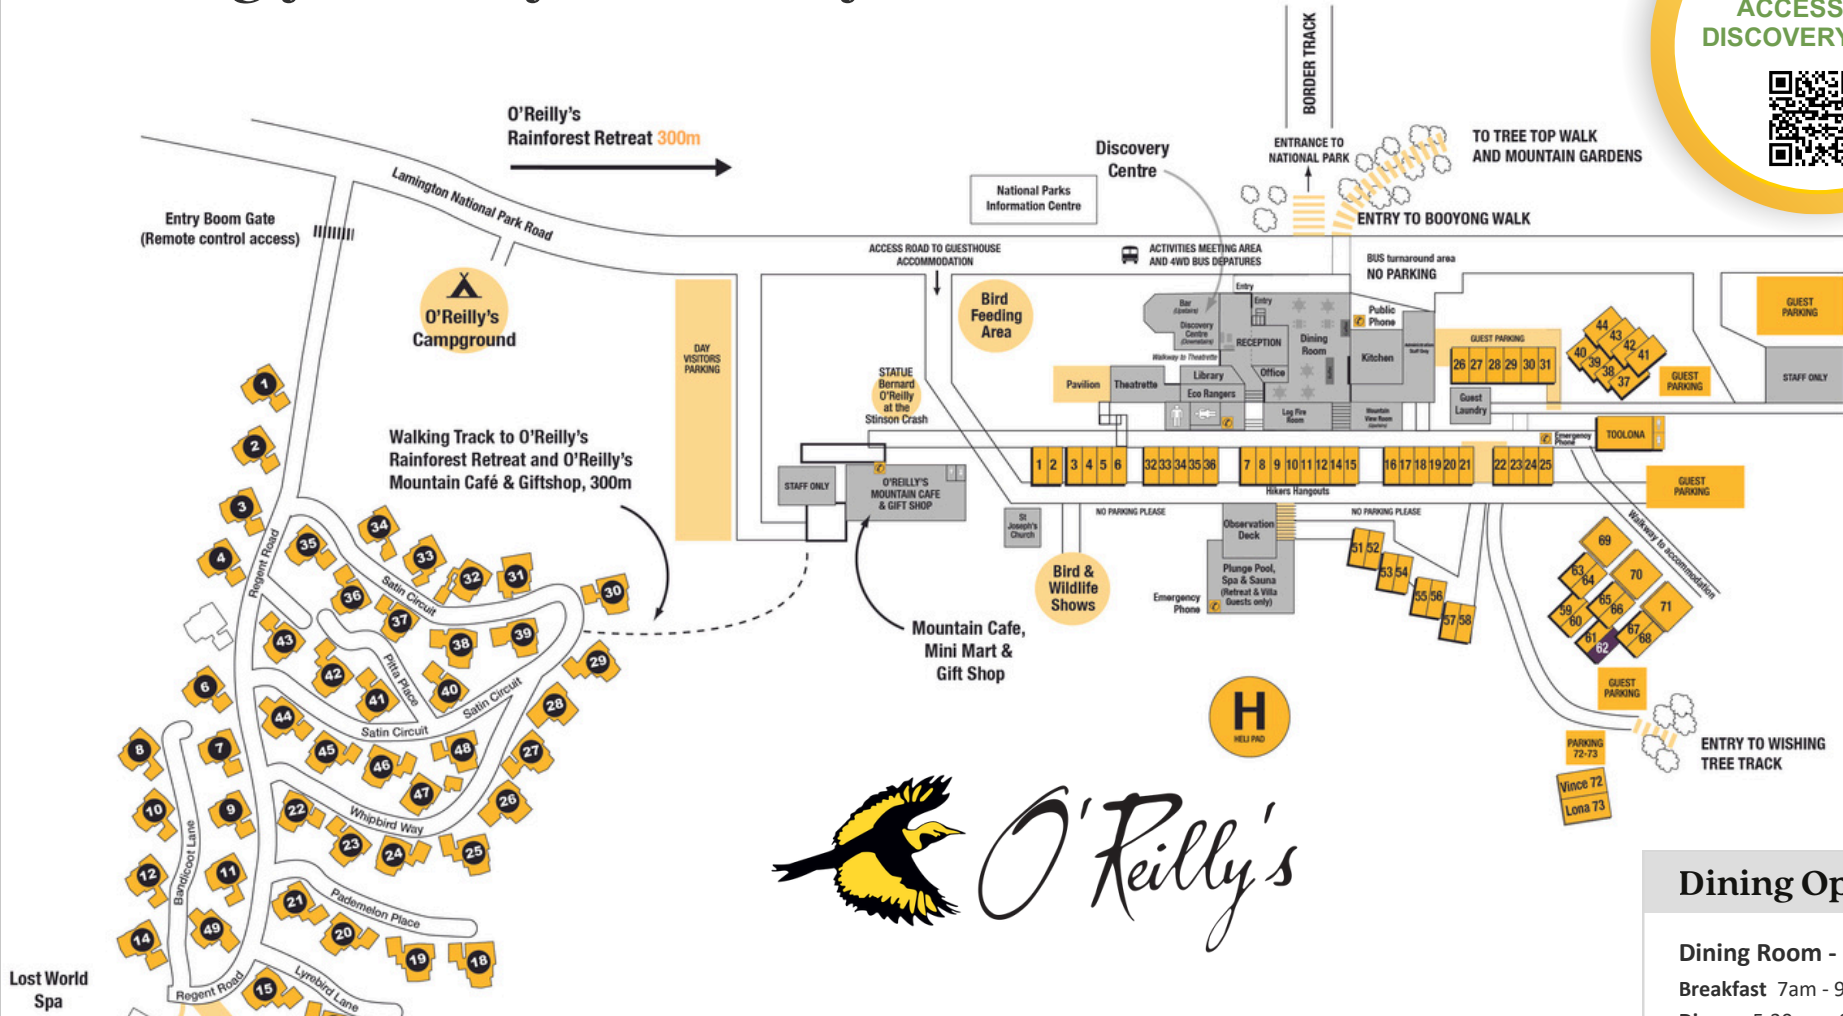

WELCOME |

Getting Around & Important Information during your stay at O'Reilly's

Information & Assistance

Reception: 07 5544 0644
 Wi-Fi: Booking Surname (Password: Room Key #)
 Check Out Time: 11am

Suggestions for your stay at O'Reilly's

Afternoon Tea and Managers Welcome
 Daily from 3:30pm - 4pm
 Daily Documentary Film - 4:30pm

O'Reilly's Bird Feeding
 10am - 3:30. Purchase Bird Seed from the Gift Shop.

Download our App
 To make the most of your stay!

Dining Options

Dining Room - Open Daily
 Breakfast 7am - 9:30am
 Dinner: 5:30pm - 9pm

Rainforest Bar
 Weekdays 4pm - Late
 Weekends 12noon - Late

Mountain Cafe
 Open Daily from 8am - 4pm

Minimart & Gift Shop
 Open Daily 8am - 4pm

Activities: April 20 - 26

ACTIVITY NAME	TIMES		SCHEDULE / DAYS							PRICE	
			M	T	W	T	F	S	S		
ALL ACTIVITIES MEET AT THE DISCOVERY CENTRE			START	END							Adult/Child/Family
Early Morning Bird Walk	6:45am	7:30am	✓	✓	✓	✓	✓	✓	✓	✓	FREE
Binna Burra Transfer	7:45am	9am							✓		\$35
Best of O'Reilly's 4X4 Tour (am)	9am	11am	✓		✓	✓	✓				\$30 / \$15
Flying Fox (am)	9am	11am							✓	✓	\$35 / \$25
Stockyard Track Walk	9am	5pm			✓						\$45
E-Bike Nature Tour (am)	9am	12pm	✓	✓	✓				✓	✓	\$148
Wildlife Encounter	10am	10:30am	✓	✓	✓	✓	✓	✓	✓	✓	\$15/\$10/\$45
Flying Fox (noon)	11:30am	1:30pm									\$35 / \$25
Birds Of Prey Show	1pm	1:30pm	✓	✓	✓	✓	✓	✓	✓	✓	\$20/\$12/\$55
Flying Fox (pm)	2pm	4pm	✓	✓	✓	✓	✓	✓	✓	✓	\$35 / \$25
Best of O'Reilly's 4X4 Tour (pm)	2pm	4pm	✓								\$30 / \$15
E-Bike Nature Tour (pm)	3pm	5pm	✓	✓					✓	✓	\$119
Afternoon Tea	3:30pm	4pm	✓	✓	✓	✓	✓	✓	✓	✓	FREE
Managers Welcome	4pm	4:30pm	✓	✓	✓	✓	✓	✓	✓	✓	FREE
Documentary	4:30pm	5:15pm	✓	✓	✓	✓	✓	✓	✓	✓	FREE
Night Flying Fox	5pm	7pm									\$35 / \$25
Drinks at Dusk	4:45pm	6pm	✓		✓	✓	✓	✓	✓	✓	\$30 / \$15
Nocturnal Wildlife Spotlighting	7pm	9pm	✓	✓					✓	✓	\$45 / \$20
Glow Worm Tour	8pm	9:15pm	✓	✓	✓	✓	✓	✓	✓	✓	\$32 / \$17