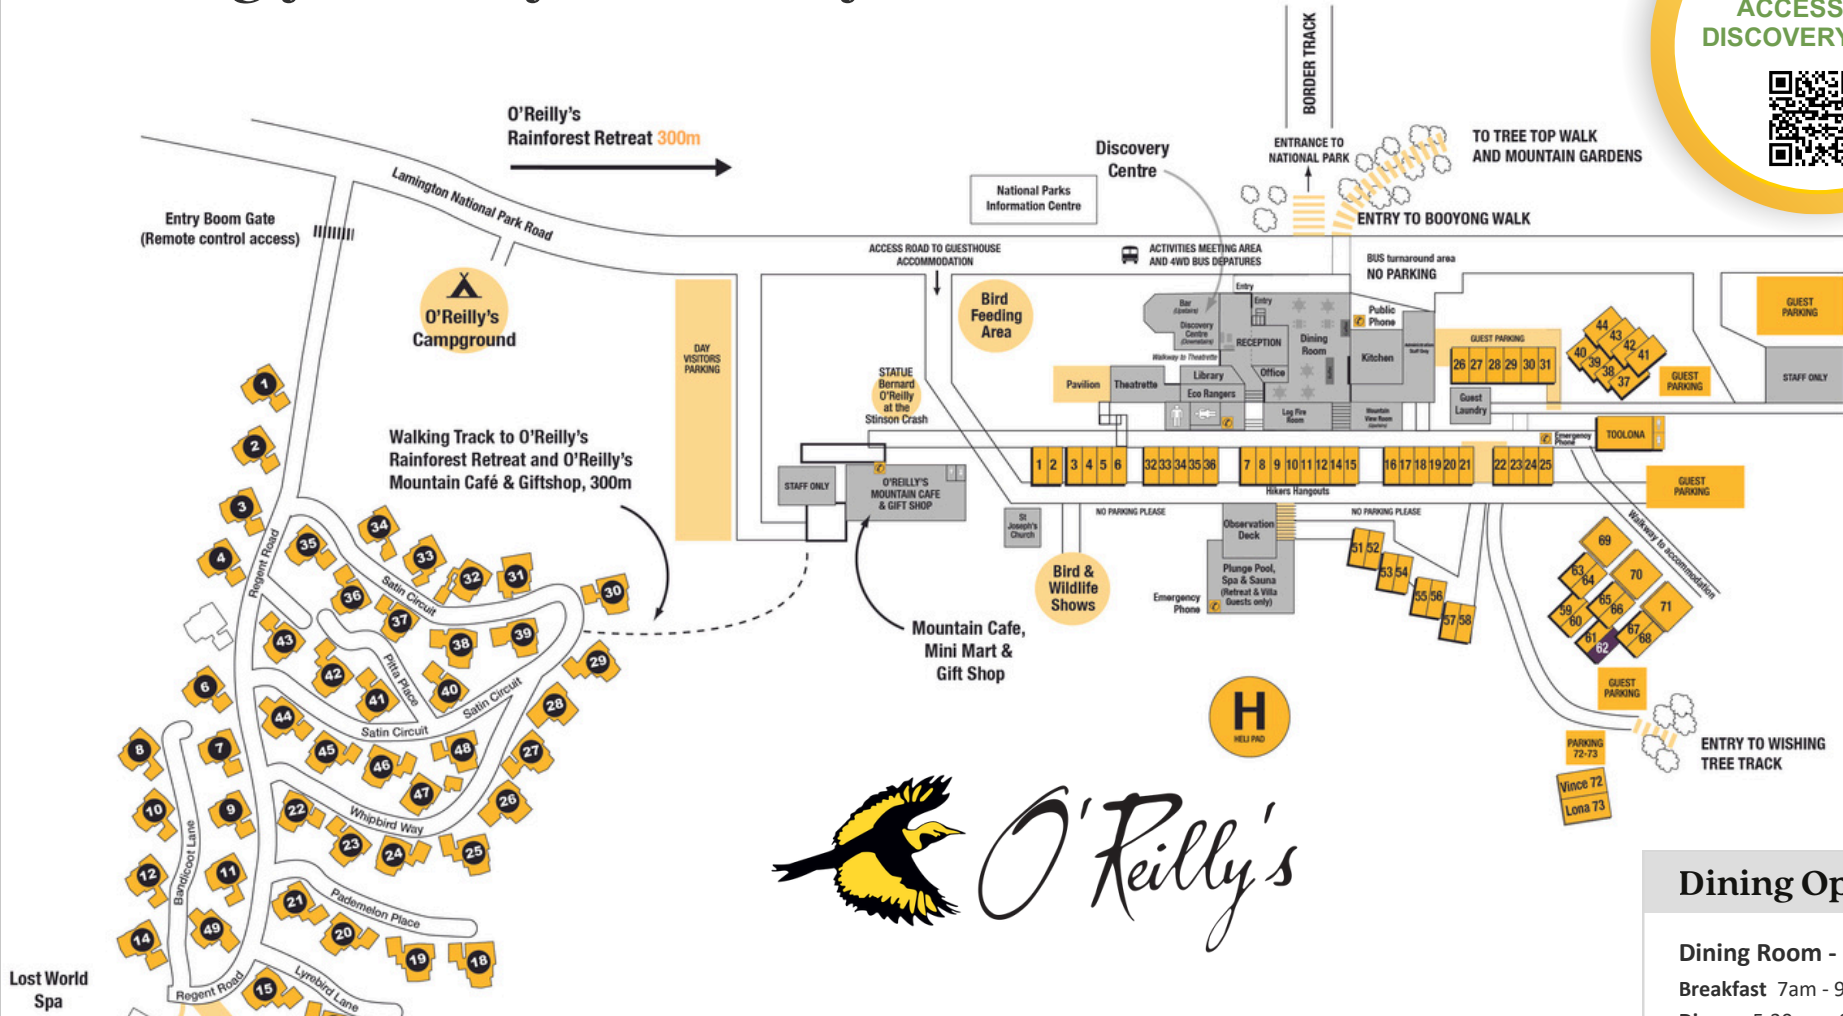

WELCOME |

Getting Around & Important Information during your stay at O'Reilly's

Information & Assistance

Reception: 07 5544 0644
 Wi-Fi: Booking Surname (Password: Room Key #)
 Check Out Time: 11am

Suggestions for your stay at O'Reilly's

Afternoon Tea and Managers Welcome
 Daily from 3:30pm - 4pm
 Daily Documentary Film - 4:30pm

O'Reilly's Bird Feeding
 10am - 3:30. Purchase Bird Seed from the Gift Shop.

Download our App
 To make the most of your stay!

Dining Options

Dining Room - Open Daily
 Breakfast 7am - 9:30am
 Dinner: 5:30pm - 9pm

Rainforest Bar
 Weekdays 4pm - Late
 Weekends 12noon - Late

Mountain Cafe
 Open Daily from 8am - 4pm

Minimart & Gift Shop
 Open Daily 8am - 4pm

Activities: May 18 - 24

ACTIVITY NAME	TIMES		SCHEDULE / DAYS							PRICE	
			M	T	W	T	F	S	S		
ALL ACTIVITIES MEET AT THE DISCOVERY CENTRE		START	END								Adult/Child/Family
Early Morning Bird Walk	6:45am	7:30am	✓	✓	✓	✓	✓	✓	✓		FREE
Binna Burra Transfer	7:45am	9am							✓		\$35
Best of O'Reilly's 4X4 Tour (am)	9am	11am		✓				✓	✓		\$30 / \$15
Flying Fox (am)	9am	11am								✓	\$35 / \$25
Stockyard Track Walk	9am	5pm			✓						\$45
E-Bike Nature Tour (am)	9am	12pm	✓	✓	✓				✓	✓	\$148
Wildlife Encounter	10am	10:30am	✓	✓	✓	✓	✓	✓	✓	✓	\$15/\$10/\$45
Birds Of Prey Show	1pm	1:30pm	✓	✓	✓	✓	✓	✓	✓	✓	\$20/\$12/\$55
Flying Fox (pm)	2pm	4pm	✓	✓	✓	✓	✓	✓	✓	✓	\$35 / \$25
Photography Works	2pm	4pm		✓						✓	\$80/\$80/\$200
Best of O'Reilly's 4X4 Tour (pm)	2pm	4pm			✓	✓					\$30 / \$15
E-Bike Nature Tour (pm)	3pm	5pm		✓					✓	✓	\$119
Afternoon Tea	3:30pm	4pm	✓	✓	✓	✓	✓	✓	✓	✓	FREE
Managers Welcome	4pm	4:30pm	✓	✓	✓	✓	✓	✓	✓	✓	FREE
Documentary	4:30pm	5:15pm	✓	✓	✓	✓	✓	✓	✓	✓	FREE
Drinks at Dusk	4:00pm	5:30pm	✓	✓			✓	✓	✓	✓	\$30 / \$15
Paint and Sip	7pm	9pm							✓		\$80/\$55/\$240
Nocturnal Wildlife Spotlighting	7pm	9pm		✓					✓	✓	\$45 / \$20
Glow Worm Tour	8pm	9:15pm	✓	✓	✓	✓	✓	✓	✓	✓	\$32 / \$17