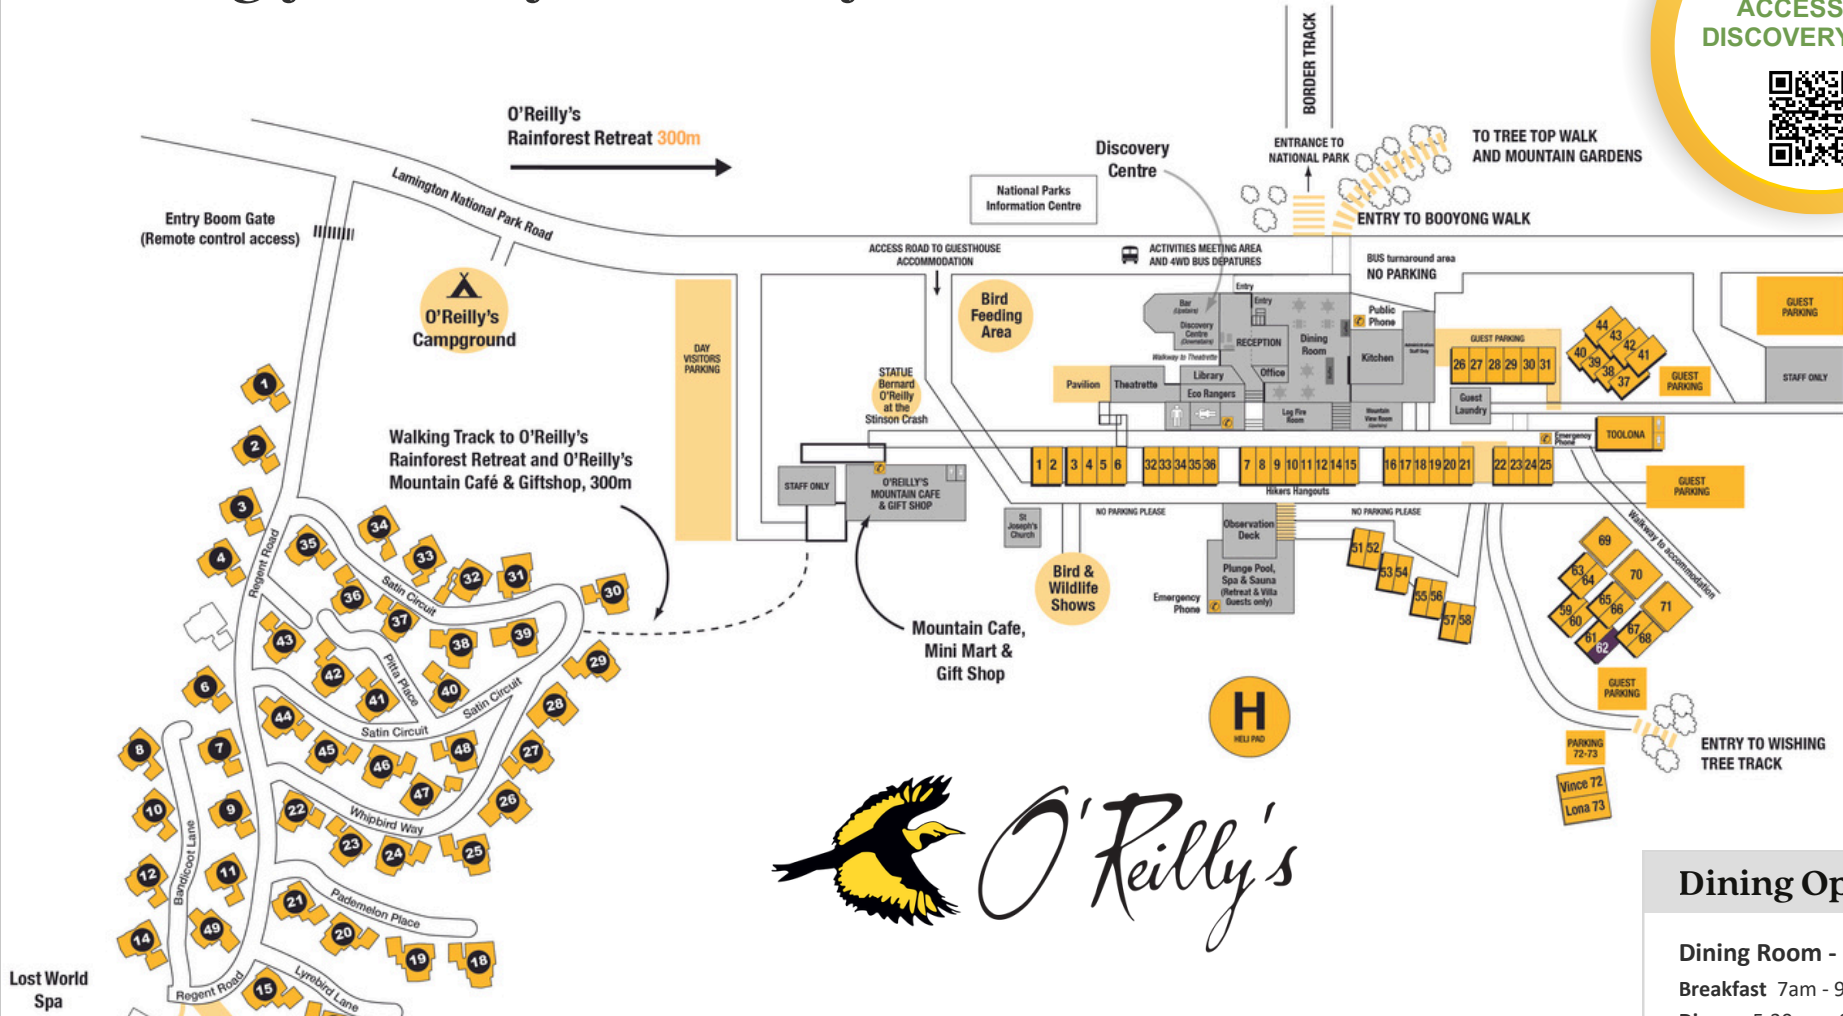

WELCOME |

Getting Around & Important Information during your stay at O'Reilly's

Information & Assistance

Reception: 07 5544 0644
 Wi-Fi: Booking Surname (Password: Room Key #)
 Check Out Time: 11am

Suggestions for your stay at O'Reilly's

Afternoon Tea and Managers Welcome
 Daily from 3:30pm - 4pm
 Daily Documentary Film - 4:30pm

O'Reilly's Bird Feeding
 10am - 3:30. Purchase Bird Seed from the Gift Shop.

Download our App
 To make the most of your stay!

Dining Options

Dining Room - Open Daily
 Breakfast 7am - 9:30am
 Dinner: 5:30pm - 9pm

Rainforest Bar
 Weekdays 4pm - Late
 Weekends 12noon - Late

Mountain Cafe
 Open Daily from 8am - 4pm

Minimart & Gift Shop
 Open Daily 8am - 4pm

Activities: June 01 - 07

ACTIVITY NAME	TIMES		SCHEDULE / DAYS							PRICE	
			M	T	W	T	F	S	S		
ALL ACTIVITIES MEET AT THE DISCOVERY CENTRE		START	END								Adult/Child/Family
Early Morning Bird Walk	6:45am	7:30am	✓	✓	✓	✓	✓	✓	✓	✓	FREE
Binna Burra Transfer	7:45am	9am	✓		✓		✓	✓			\$35
Best of O'Reilly's 4X4 Tour (am)	9am	11am									\$30 / \$15
Flying Fox (am)	9am	11am							✓	✓	\$35 / \$25
Guided Walk	9am	12pm			✓				✓		\$35 / \$25
Stockyard Track Walk	9am	5pm			✓						\$45
E-Bike Nature Tour (am)	9am	12pm	✓	✓	✓				✓	✓	\$148
Wildlife Encounter	10am	10:30am	✓	✓	✓	✓	✓	✓	✓	✓	\$15/\$10/\$45
Birds Of Prey Show	1pm	1:30pm	✓	✓	✓	✓	✓	✓	✓	✓	\$20/\$12/\$55
Flying Fox (pm)	2pm	4pm							✓	✓	\$35 / \$25
Photography Works	2pm	4pm		✓						✓	\$80/\$80/\$200
Best of O'Reilly's 4X4 Tour (pm)	2pm	4pm	✓	✓	✓			✓	✓		\$30 / \$15
E-Bike Nature Tour (pm)	3pm	5pm		✓					✓	✓	\$119
Afternoon Tea	3:30pm	4pm	✓	✓	✓	✓	✓	✓	✓	✓	FREE
Managers Welcome	4pm	4:30pm	✓	✓	✓	✓	✓	✓	✓	✓	FREE
Documentary	4:30pm	5:15pm	✓	✓	✓	✓	✓	✓	✓	✓	FREE
Drinks at Dusk	4:00pm	5:30pm									\$30 / \$15
Paint and Sip	7pm	9pm							✓		\$80/\$55/\$240
Nocturnal Wildlife Spotlighting	7pm	9pm		✓					✓	✓	\$45 / \$20
Glow Worm Tour	8pm	9:15pm	✓	✓	✓	✓	✓	✓	✓	✓	\$32 / \$17