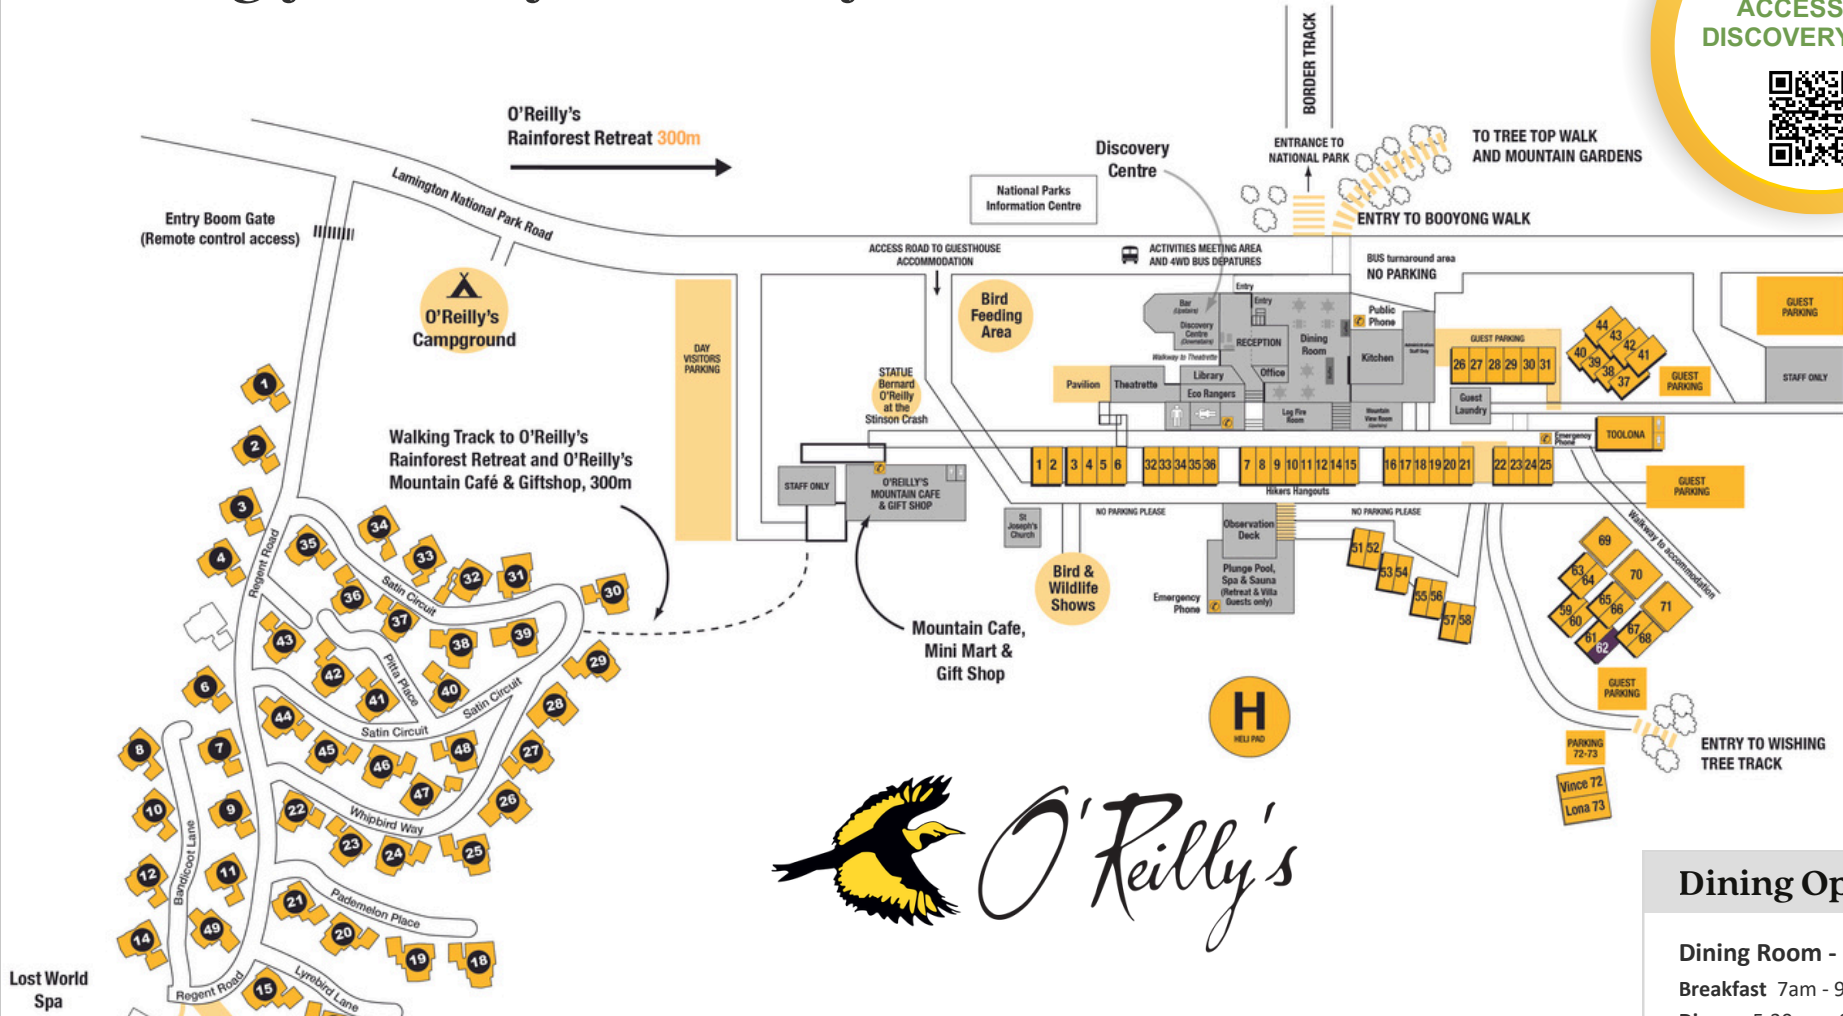

WELCOME |

Getting Around & Important Information during your stay at O'Reilly's

Information & Assistance

Reception: 07 5544 0644
 Wi-Fi: Booking Surname (Password: Room Key #)
 Check Out Time: 11am

Suggestions for your stay at O'Reilly's

Afternoon Tea and Managers Welcome
 Daily from 3:30pm - 4pm
 Daily Documentary Film - 4:30pm

O'Reilly's Bird Feeding
 10am - 3:30. Purchase Bird Seed from the Gift Shop.

Download our App
 To make the most of your stay!

Dining Options

Dining Room - Open Daily
 Breakfast 7am - 9:30am
 Dinner: 5:30pm - 9pm

Rainforest Bar
 Weekdays 4pm - Late
 Weekends 12noon - Late

Mountain Cafe
 Open Daily from 8am - 4pm

Minimart & Gift Shop
 Open Daily 8am - 4pm

Activities: June 08-14

ACTIVITY NAME	TIMES		SCHEDULE / DAYS							PRICE
			M	T	W	T	F	S	S	
ALL ACTIVITIES MEET AT THE DISCOVERY CENTRE		START	END							Adult/Child/Family
Early Morning Bird Walk	6:45am	7:30am	✓	✓	✓	✓	✓	✓	✓	FREE
Binna Burra Transfer	7:45am	9am	✓		✓		✓	✓		\$35
Best of O'Reilly's 4X4 Tour (am)	9am	11am		✓		✓		✓	✓	\$30 / \$15
Flying Fox (am)	9am	11am								\$35 / \$25
Guided Walk	9am	12pm				✓		✓		\$35 / \$25
Stockyard Track Walk	9am	5pm								\$45
E-Bike Nature Tour (am)	9am	12pm	✓	✓	✓			✓	✓	\$148
Wildlife Encounter	10am	10:30am	✓	✓	✓	✓	✓	✓	✓	\$15/\$10/\$45
Birds Of Prey Show	1pm	1:30pm	✓	✓	✓	✓	✓	✓	✓	\$20/\$12/\$55
Flying Fox (pm)	2pm	4pm								\$35 / \$25
Photography Works	2pm	4pm		✓					✓	\$80/\$80/\$200
Best of O'Reilly's 4X4 Tour (pm)	2pm	4pm	✓	✓	✓	✓	✓	✓	✓	\$30 / \$15
E-Bike Nature Tour (pm)	3pm	5pm		✓				✓	✓	\$119
Afternoon Tea	3:30pm	4pm	✓	✓	✓	✓	✓	✓	✓	FREE
Managers Welcome	4pm	4:30pm	✓	✓	✓	✓	✓	✓	✓	FREE
Documentary	4:30pm	5:15pm	✓	✓	✓	✓	✓	✓	✓	FREE
Drinks at Dusk	4:00pm	5:30pm								\$30 / \$15
Paint and Sip	7pm	9pm						✓		\$80/\$55/\$240
Nocturnal Wildlife Spotlighting	7pm	9pm		✓				✓	✓	\$45 / \$20
Glow Worm Tour	8pm	9:15pm	✓	✓	✓	✓	✓	✓	✓	\$32 / \$17